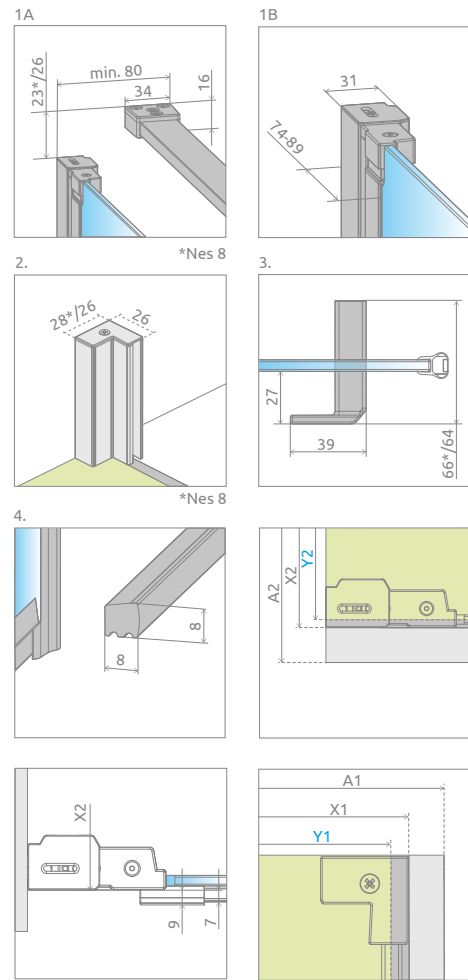

## Nes DWD+S

Other colour versions of products from the series can be found on p. 258

Nes 8

Nes

Profile finish:

01 Chrome 54 Black

Nes DWD+S + Giaros D

Shower enclosure set consists of 2 parts: set of doors and sidewall S2. Please specify all the article numbers when making an order.

## TECHNICAL DRAWINGS

Door	A1	X1	Y1	B	D	H
DWD+S doors 80	800	775-790	770-785	320	640	2000
DWD+S doors 90	900	875-890	870-885	370	740	2000
DWD+S doors 100	1000	975-990	970-985	420	840	2000
DWD+S doors 110	1100	1075-1090	1070-1085	470	940	2000
DWD+S doors 120	1200	1175-1190	1170-1185	520	1040	2000