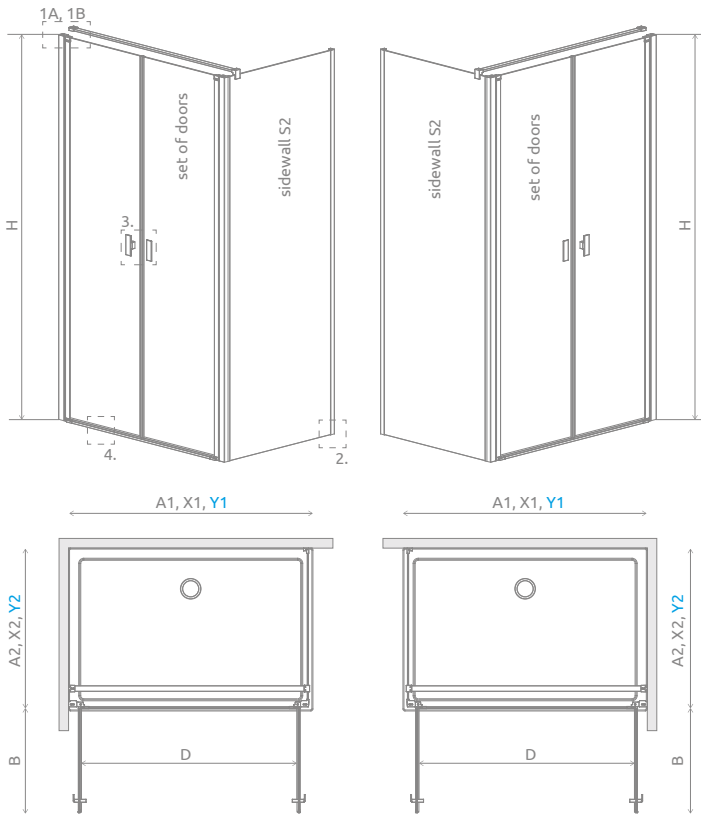

## Nes DWD+S

Other colour versions of products from the series can be found on p. 258

Nes 8

Nes

Profile finish:

01 Chrome 54 Black

Nes DWD+S + Giaros D

Shower enclosure set consists of 2 parts: set of doors and sidewall S2. Please specify all the article numbers when making an order.

### SIDEWALL S2

Model	Nes 8 DWD+S transparent glass – 8 mm		Nes DWD+S transparent glass – 6 mm	
	profile finish: <b>CHROME</b> Art. No.	profile finish: <b>BLACK</b> Art. No.	profile finish: <b>CHROME</b> Art. No.	profile finish: <b>BLACK</b> Art. No.
S2 70	10080070-01-01	10080070-54-01	10040070-01-01	10040070-54-01
S2 75	10080075-01-01	10080075-54-01	10040075-01-01	10040075-54-01
S2 80	10080080-01-01	10080080-54-01	10040080-01-01	10040080-54-01
S2 90	10080090-01-01	10080090-54-01	10040090-01-01	10040090-54-01
S2 100	10080100-01-01	10080100-54-01	10040100-01-01	10040100-54-01

## TECHNICAL DRAWINGS

Door	A1	X1	Y1	B	D	H
DWD+S doors 80	800	775-790	770-785	320	640	2000
DWD+S doors 90	900	875-890	870-885	370	740	2000
DWD+S doors 100	1000	975-990	970-985	420	840	2000
DWD+S doors 110	1100	1075-1090	1070-1085	470	940	2000
DWD+S doors 120	1200	1175-1190	1170-1185	520	1040	2000