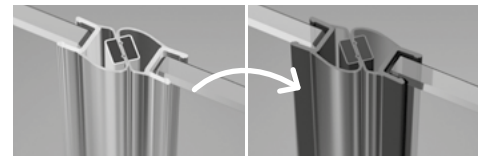

TECHNICAL DRAWINGS

Door	A1	X1	Y1	B	D	H
DWD+S doors 80	800	775-790	770-785	320	640	2000
DWD+S doors 90	900	875-890	870-885	370	740	2000
DWD+S doors 100	1000	975-990	970-985	420	840	2000
DWD+S doors 110	1100	1075-1090	1070-1085	470	940	2000
DWD+S doors 120	1200	1175-1190	1170-1185	520	1040	2000

Sidewall S2	A2	X2	Y2
S2 70	700	675-690	670-685
S2 75	750	725-740	720-735
S2 80	800	775-790	770-785
S2 90	900	875-890	870-885
S2100	1000	975-990	970-985

There is a possibility of a paid replacement of transparent gaskets for black gaskets:

- option no.1 – only magnetic gaskets,
- option no. 2 – all gaskets (magnetic, vertical and horizontal).

The selected option must be clearly stated in the order.

ADDITIONAL OPTIONS

Extension profiles	profile finish: CHROME Art. No.	profile finish: BLACK Art. No.
Profile + 2 cm* – Nes – door and sidewall, Nes 8 – door only	P01-276200001	P01-276200054
Profile + 2 cm* – Nes 8 – sidewall	P01-280200001	P01-280200054

* possibility of connecting extension profiles

RECOMMENDED SHOWER TRAYS