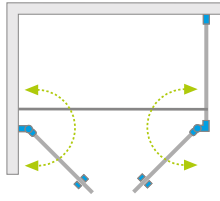

## Nes DWD+S

Other colour versions of products from the series can be found on p. 258

Nes 8

Nes

Profile finish:

01 Chrome 54 Black

Nes DWD+S + Giaros D

Shower enclosure set consists of 2 parts: set of doors and sidewall S2. Please specify all the article numbers when making an order.