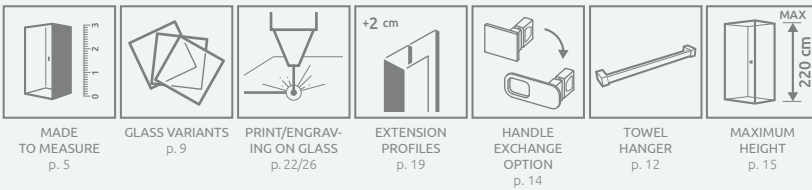

ADDITIONAL OPTIONS