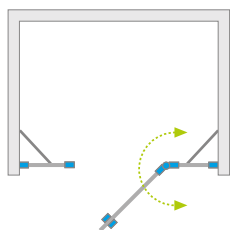

Nes 8 DWJS

Nes DWJS

Other colour versions of products from the series can be found on p. 258

Nes 8

Nes

Profile finish:

Glossy:

Matte:

Brushed:

01 Chrome

54 Black

99 Gold