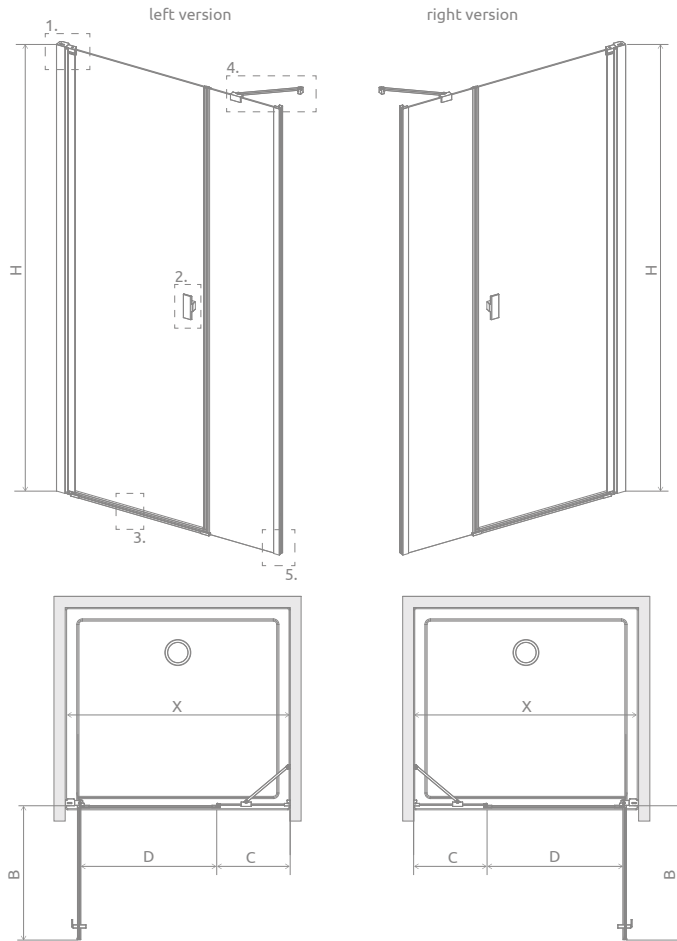

TECHNICAL DRAWINGS

*Nes 8