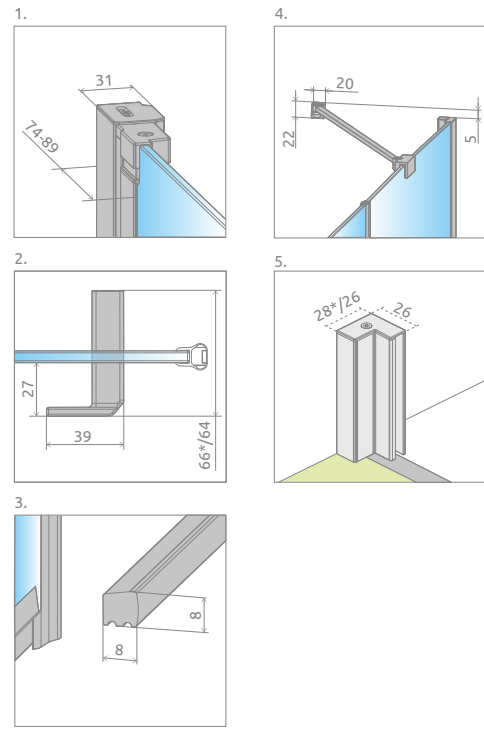

TECHNICAL DRAWINGS

*Nes 8