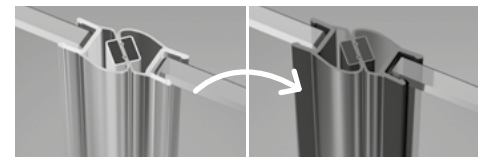

TECHNICAL DRAWINGS

*Nes 8

Model	X	B	C	D	H
DWS 100*	980-1010	596	317-332	596	2000
DWS 110*	1080-1110	696	317-332	696	2000
DWS 120*	1180-1210	696	417-432	696	2000
DWS 130	1280-1310	696	517-532	696	2000
DWS 140	1380-1410	796	517-532	796	2000

There is a possibility of a paid replacement of transparent gaskets for black gaskets:

- option no.1 - only magnetic gaskets,
- option no. 2 - all gaskets (magnetic, vertical and horizontal).

The selected option must be clearly stated in the order.

ADDITIONAL OPTIONS

Extension profiles	profile finish: CHROME Art. No.	profile finish: BLACK Art. No.	profile finish: BRUSHED GOLD Art. No.
Profile + 2 cm* - Nes - door and front wall, Nes 8 - door only	P01-276200001	P01-276200054	P01-276200099
Profile + 2 cm* - Nes 8 - installed only on the side of the front wall	P01-280200001	P01-280200054	-

** possibility of connecting extension profiles

RECOMMENDED SHOWER TRAYS