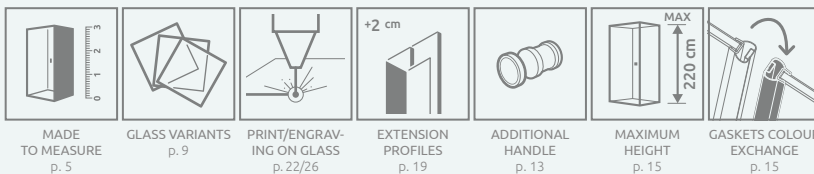

ADDITIONAL OPTIONS