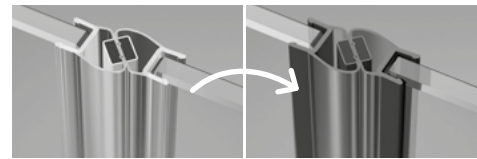

TECHNICAL DRAWINGS

There is a possibility of a paid replacement of transparent gaskets for black gaskets:
– option no.1 – only magnetic gaskets,
– option no. 2 – all gaskets (magnetic, vertical and horizontal).
The selected option must be clearly stated in the order.

Model	A1	A2	X1	X2	Y1	Y2	B1	B2	H
KDD B 80L×80R	800	800	775-790	775-790	770-785	770-785	377	377	2000
KDD B 80L×90R	800	900	775-790	875-890	770-785	870-885	377	427	2000
KDD B 80L×100R	800	1000	775-790	975-990	770-785	970-985	377	477	2000
KDD B 90L×80R	900	800	875-890	775-790	870-885	770-785	427	377	2000
KDD B 90L×90R	900	900	875-890	875-890	870-885	870-885	427	427	2000
KDD B 90L×100R	900	1000	875-890	975-990	870-885	970-985	427	477	2000
KDD B 100L×80R	1000	800	975-990	775-790	970-985	770-785	477	377	2000
KDD B 100L×90R	1000	900	975-990	875-890	970-985	870-885	477	427	2000
KDD B 100L×100R	1000	1000	975-990	975-990	970-985	970-985	477	477	2000

ADDITIONAL OPTIONS

Extension profiles	profile finish: CHROME Art. No.	profile finish: BLACK Art. No.	profile finish: BRUSHED GOLD Art. No.
Profile + 2 cm*	P01-276200001	P01-276200054	P01-276200099

* possibility of connecting extension profiles

RECOMMENDED SHOWER TRAYS