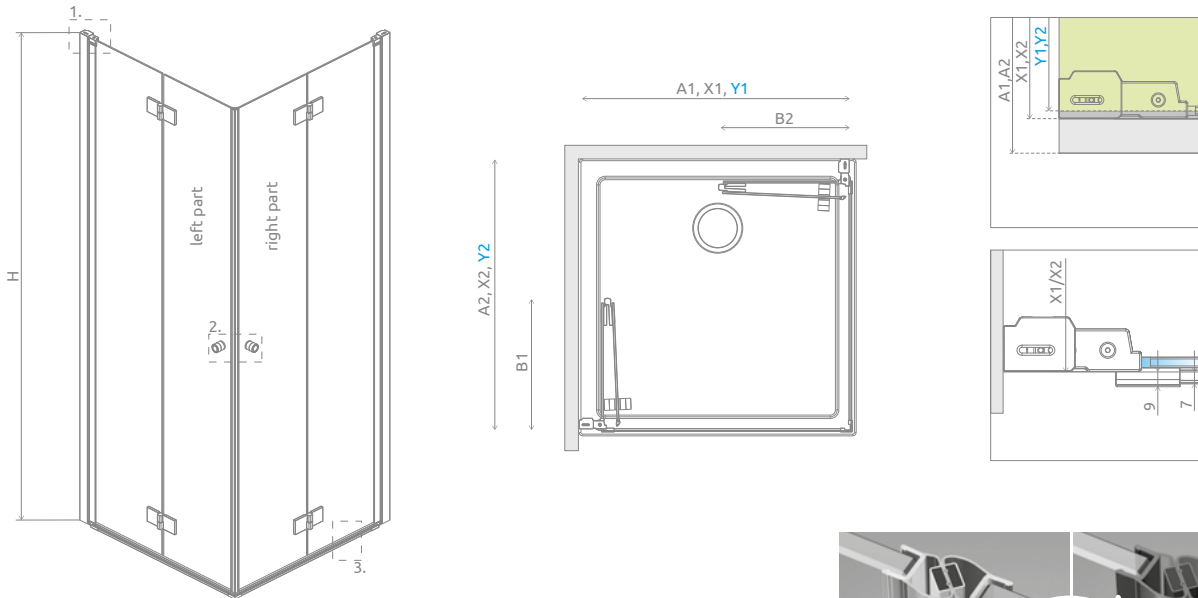

TECHNICAL DRAWINGS

*Nes 8