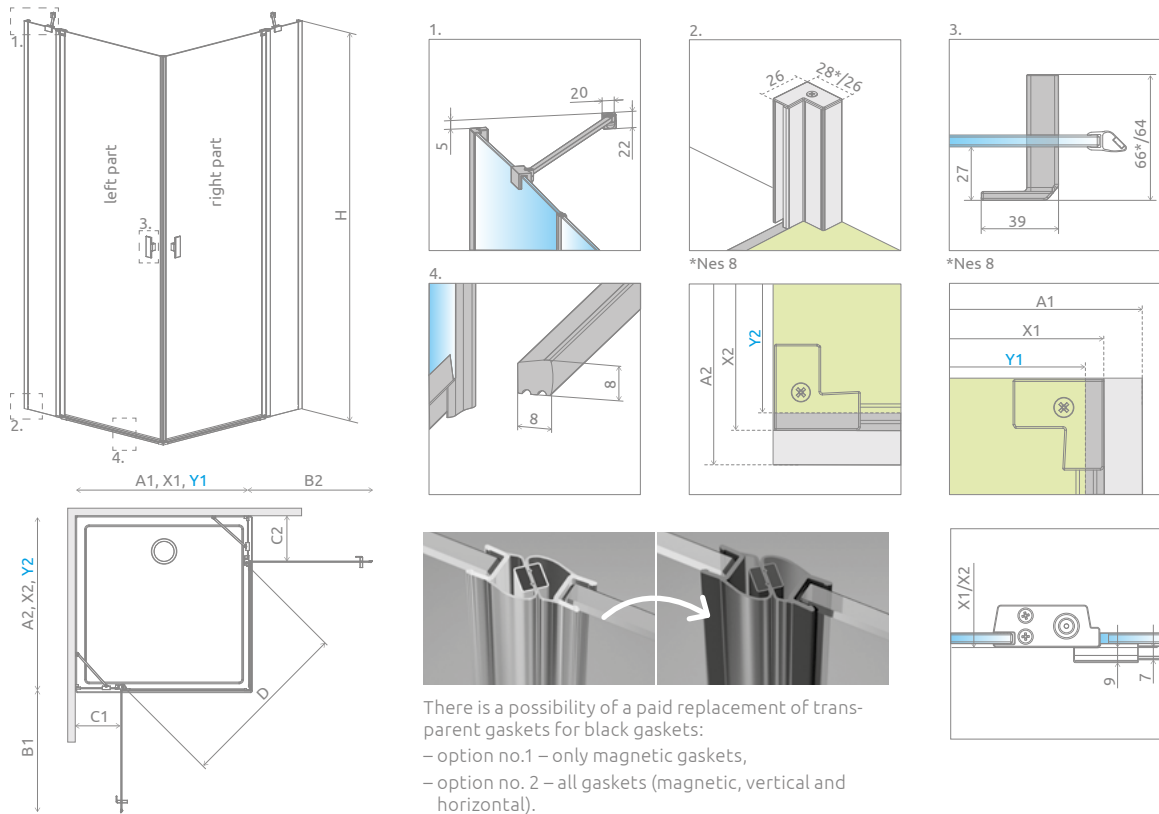

TECHNICAL DRAWINGS