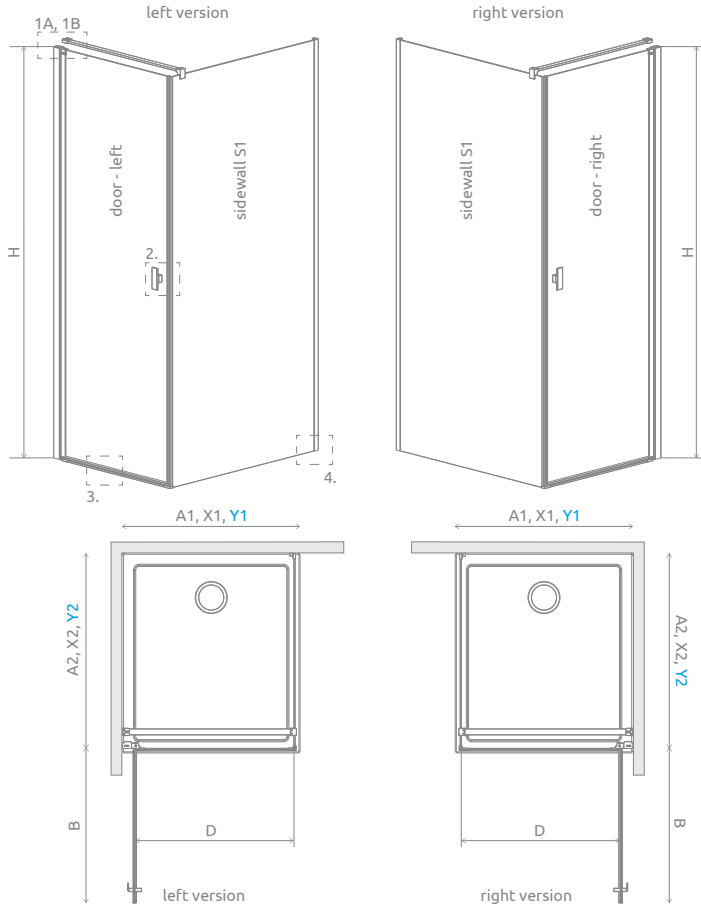

TECHNICAL DRAWINGS

Door	A1	X1	Y1	B	D	H	Version
KDJ I door 80	800	775-790	770-785	696	696	2000	W2
KDJ I door 90	900	875-890	870-885	796	796	2000	
KDJ I door 100	1000	975-990	970-985	896	896	2000	W3

Sidewall S1	A2	X2	Y2	Version
S1 70	700	675-690	670-685	W2
S1 75	750	725-740	720-735	
S1 80	800	775-790	770-785	
S1 90	900	875-890	870-885	W3
S1 100	1000	975-990	970-985