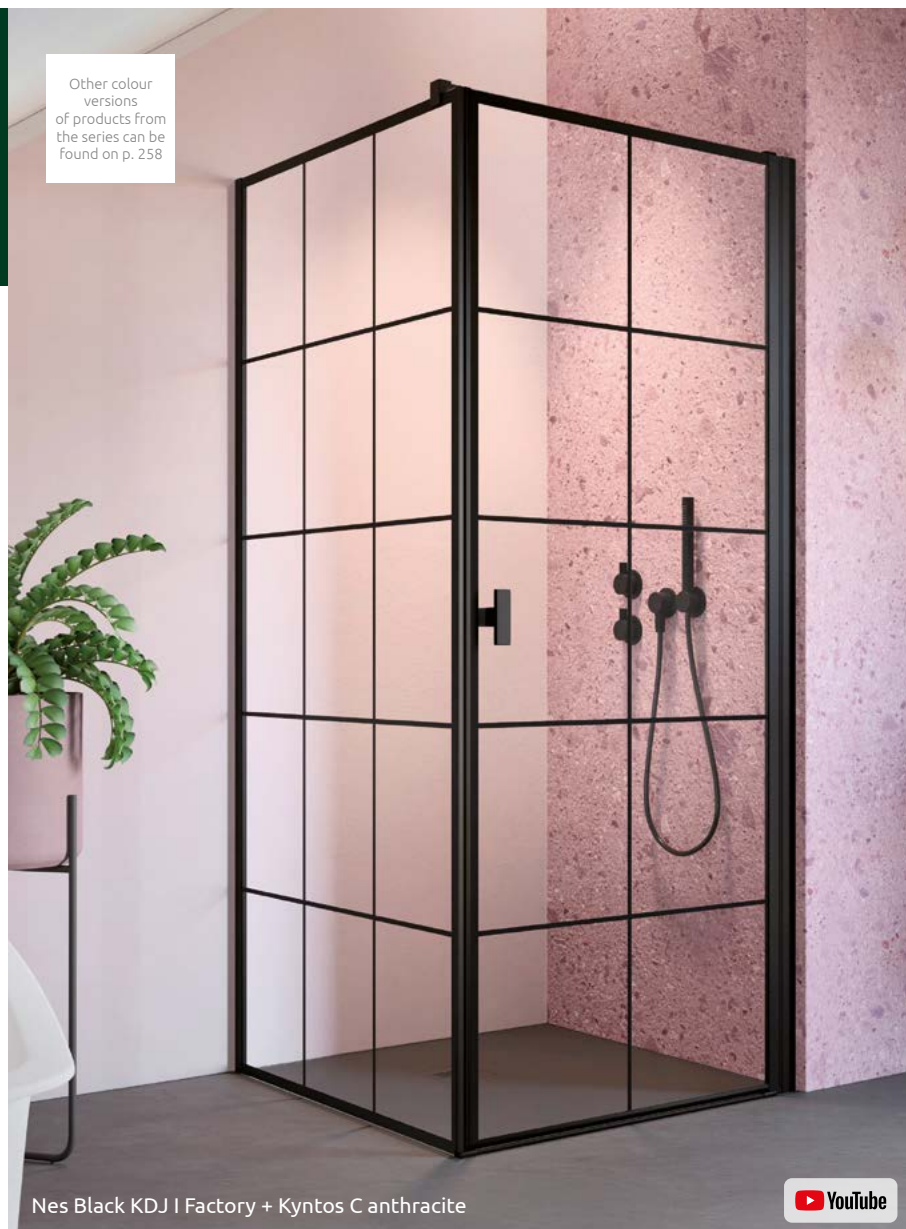

Nes 8 KDJ I
(Factory/Frame)

Nes KDJ I
(Factory/Frame)

Other colour versions of products from the series can be found on p. 258

Nes 8

Nes

Profile finish:

54 Black

Nes Black KDJ I Factory + Kyntos C anthracite

The pattern is made of durable ceramic paint, applied from the outside, which fuses with the glass during the toughening process.

Shower enclosure set consists of 2 parts: door and sidewall S1. Please specify all the article numbers when making an order.

DOOR

Model	Nes 8 KDJ I – profile finish: BLACK (Factory/Frame) / transparent glass – 8 mm		Nes KDJ I – profile finish: BLACK (Factory/Frame) / transparent glass – 6 mm	
	FACTORY Art. No.	FRAME Art. No.	FACTORY Art. No.	FRAME Art. No.
KDJ I door 80 L	10072080-54-55L	10072080-54-56L	10022080-54-55L	10022080-54-56L
KDJ I door 80 R	10072080-54-55R	10072080-54-56R	10022080-54-55R	10022080-54-56R
KDJ I door 90 L	10072090-54-55L	10072090-54-56L	10022090-54-55L	10022090-54-56L
KDJ I door 90 R	10072090-54-55R	10072090-54-56R	10022090-54-55R	10022090-54-56R
KDJ I door 100 L	10072100-54-55L	10072100-54-56L	10022100-54-55L	10022100-54-56L
KDJ I door 100 R	10072100-54-55R	10072100-54-56R	10022100-54-55R	10022100-54-56R

SIDEWALL S1

Model	Nes 8 KDJ I – profile finish: BLACK (Factory/Frame) / transparent glass – 8 mm		Nes KDJ I – profile finish: BLACK (Factory/Frame) / transparent glass – 6 mm	
	FACTORY Art. No.	FRAME Art. No.	FACTORY Art. No.	FRAME Art. No.
S1 70	10089070-54-55	10089070-54-56	10039070-54-55	10039070-54-56
S1 75	10089075-54-55	10089075-54-56	10039075-54-55	10039075-54-56
S1 80	10089080-54-55	10089080-54-56	10039080-54-55	10039080-54-56
S1 90	10089090-54-55	10089090-54-56	10039090-54-55	10039090-54-56
S1 100	10089100-54-55	10089100-54-56	10039100-54-55	10039100-54-56