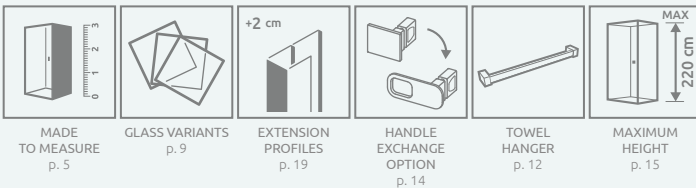

ADDITIONAL OPTIONS

Extension profiles		profile finish: BLACK Art. No.
	Profile + 2 cm* – Nes – door and sidewall, Nes 8 – door only	P01-276200054
	Profile + 2 cm* – Nes 8 – installed only on the side of the sidewall	P01-280200054

* possibility of connecting extension profiles