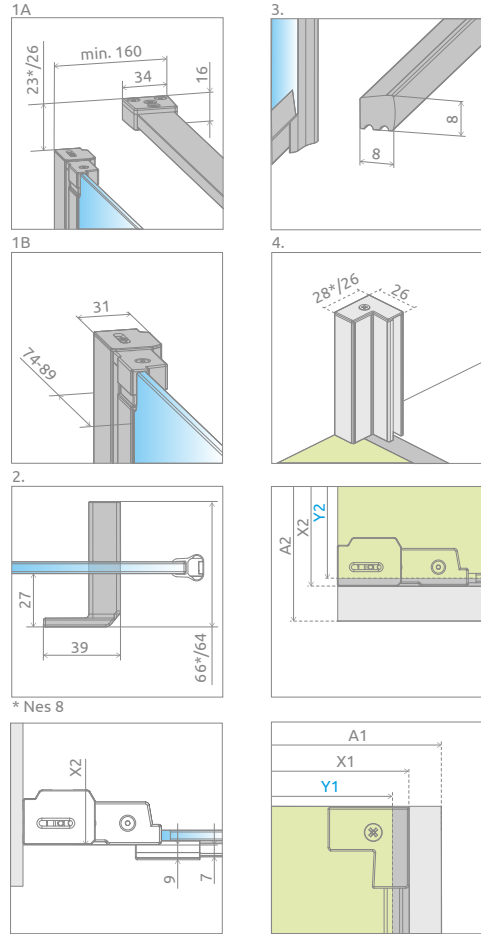

The pattern is made of durable ceramic paint, applied from the outside, which fuses with the glass during the toughening process.

Shower enclosure set consists of 2 parts: door and sidewall S1. Please specify all the article numbers when making an order.

TECHNICAL DRAWINGS

Door	A1	X1	Y1	B	D	H	Version
KDJ I door 80	800	775-790	770-785	696	696	2000	W2
KDJ I door 90	900	875-890	870-885	796	796	2000	
KDJ I door 100	1000	975-990	970-985	896	896	2000	W3

Sidewall S1	A2	X2	Y2	Version
S1 70	700	675-690	670-685	W2
S1 75	750	725-740	720-735	
S1 80	800	775-790	770-785	
S1 90	900	875-890	870-885	W3
S1 100	1000	975-990	970-985	

* possibility of connecting extension profiles

RECOMMENDED SHOWER TRAYS

Dimensions are given in mm.