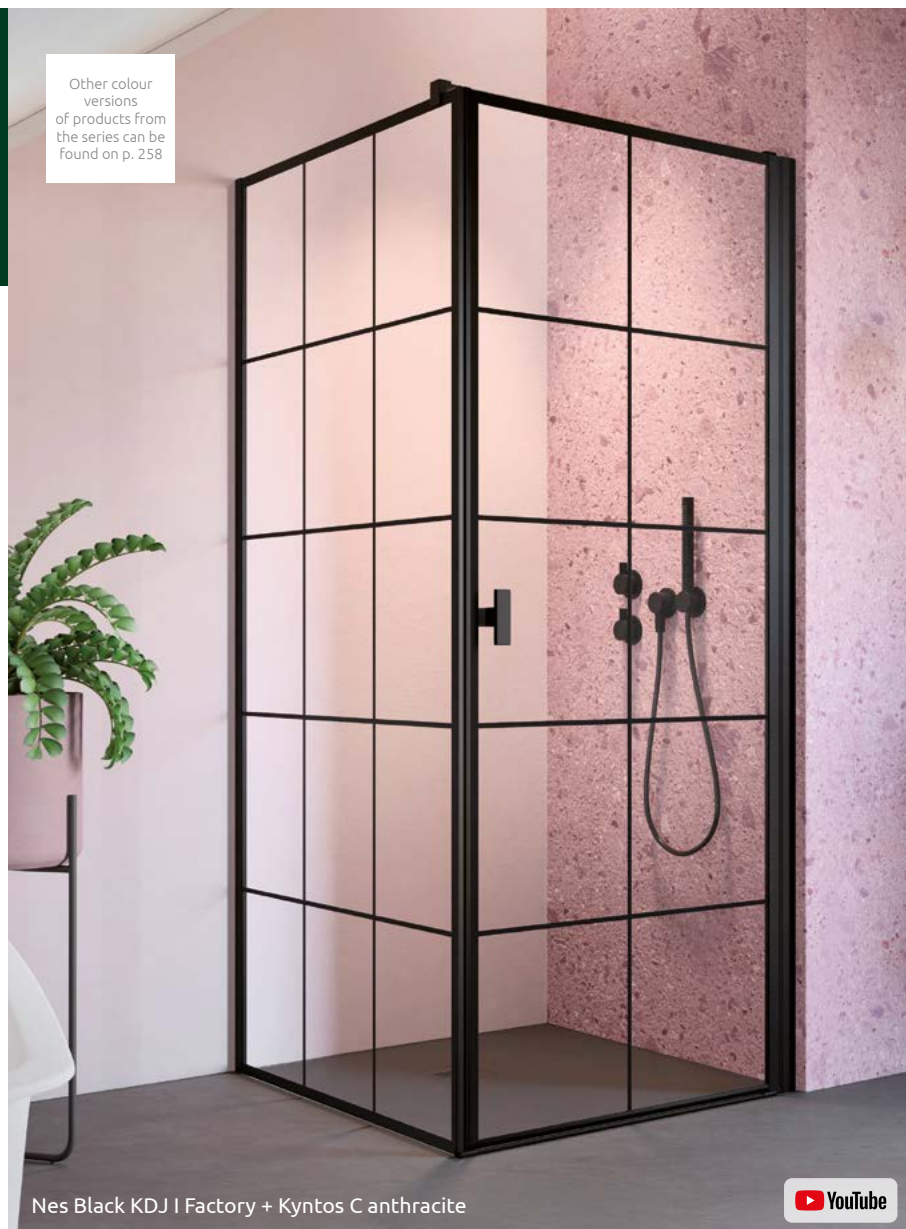

Nes 8 KDJ I  
(Factory/Frame)

Nes KDJ I  
(Factory/Frame)

Other colour versions of products from the series can be found on p. 258

Nes 8

Nes

Profile finish:

54 Black

Nes Black KDJ I Factory + Kyntos C anthracite

The pattern is made of durable ceramic paint, applied from the outside, which fuses with the glass during the toughening process.

Shower enclosure set consists of 2 parts: door and sidewall S1. Please specify all the article numbers when making an order.

#### DOOR

Model	Nes 8 KDJ I – profile finish: BLACK (Factory/Frame) / transparent glass – 8 mm		Nes KDJ I – profile finish: BLACK (Factory/Frame) / transparent glass – 6 mm	
	FACTORY Art. No.	FRAME Art. No.	FACTORY Art. No.	FRAME Art. No.
KDJ I door 80 L	10072080-54-55L	10072080-54-56L	10022080-54-55L	10022080-54-56L
KDJ I door 80 R	10072080-54-55R	10072080-54-56R	10022080-54-55R	10022080-54-56R
KDJ I door 90 L	10072090-54-55L	10072090-54-56L	10022090-54-55L	10022090-54-56L
KDJ I door 90 R	10072090-54-55R	10072090-54-56R	10022090-54-55R	10022090-54-56R
KDJ I door 100 L	10072100-54-55L	10072100-54-56L	10022100-54-55L	10022100-54-56L
KDJ I door 100 R	10072100-54-55R	10072100-54-56R	10022100-54-55R	10022100-54-56R

#### SIDEWALL S1

Model	Nes 8 KDJ I – profile finish: BLACK (Factory/Frame) / transparent glass – 8 mm		Nes KDJ I – profile finish: BLACK (Factory/Frame) / transparent glass – 6 mm	
	FACTORY Art. No.	FRAME Art. No.	FACTORY Art. No.	FRAME Art. No.
S1 70	10089070-54-55	10089070-54-56	10039070-54-55	10039070-54-56
S1 75	10089075-54-55	10089075-54-56	10039075-54-55	10039075-54-56
S1 80	10089080-54-55	10089080-54-56	10039080-54-55	10039080-54-56
S1 90	10089090-54-55	10089090-54-56	10039090-54-55	10039090-54-56
S1 100	10089100-54-55	10089100-54-56	10039100-54-55	10039100-54-56