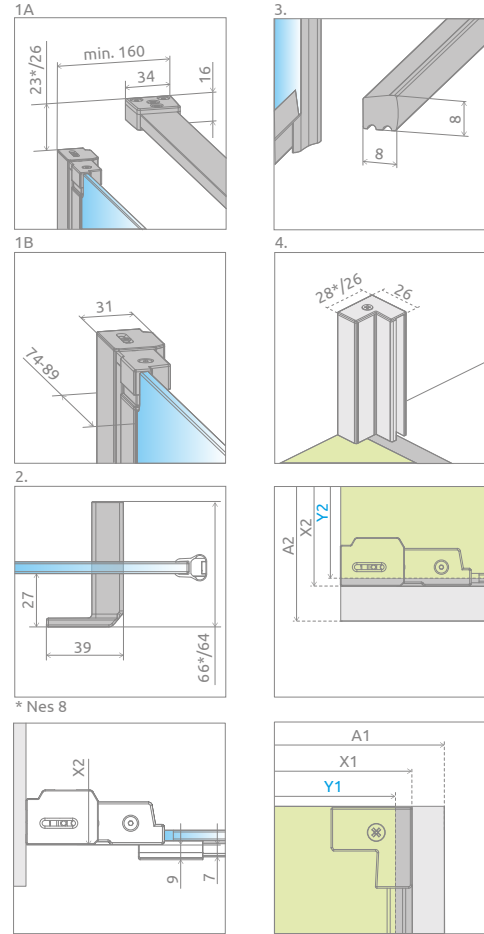

The pattern is made of durable ceramic paint, applied from the outside, which fuses with the glass during the toughening process.

Shower enclosure set consists of 2 parts: door and sidewall S1. Please specify all the article numbers when making an order.

TECHNICAL DRAWINGS

Door	A1	X1	Y1	B	D	H	Version
KDJ I door 80	800	775-790	770-785	696	696	2000	W2
KDJ I door 90	900	875-890	870-885	796	796	2000	
KDJ I door 100	1000	975-990	970-985	896	896	2000	W3

Sidewall S1	A2	X2	Y2	Version
S1 70	700	675-690	670-685	W2
S1 75	750	725-740	720-735	
S1 80	800	775-790	770-785	
S1 90	900	875-890	870-885	W3
S1 100	1000	975-990	970-985	