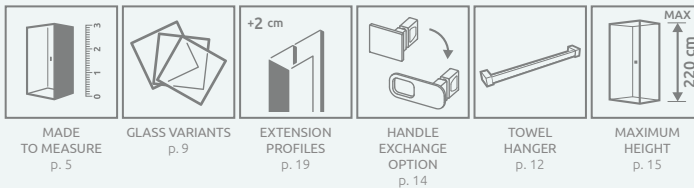

ADDITIONAL OPTIONS