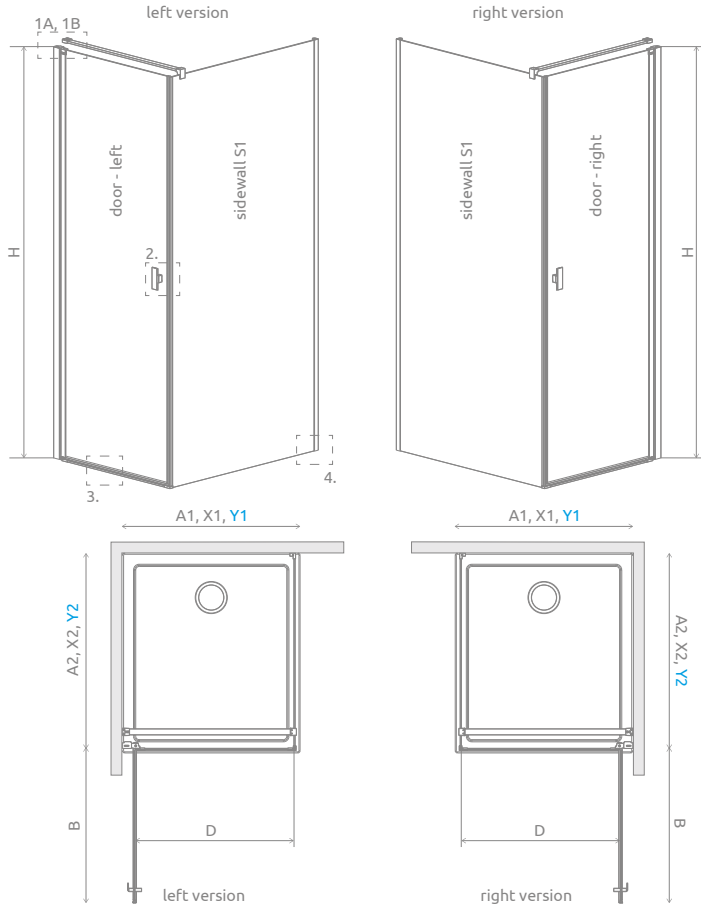

The pattern is made of durable ceramic paint, applied from the outside, which fuses with the glass during the toughening process.

Shower enclosure set consists of 2 parts: door and sidewall S1. Please specify all the article numbers when making an order.

#### DOOR

Model	Nes 8 KDJ I – profile finish: BLACK (Factory/Frame) / transparent glass – 8 mm		Nes KDJ I – profile finish: BLACK (Factory/Frame) / transparent glass – 6 mm	
	FACTORY Art. No.	FRAME Art. No.	FACTORY Art. No.	FRAME Art. No.
KDJ I door 80 L	10072080-54-55L	10072080-54-56L	10022080-54-55L	10022080-54-56L
KDJ I door 80 R	10072080-54-55R	10072080-54-56R	10022080-54-55R	10022080-54-56R
KDJ I door 90 L	10072090-54-55L	10072090-54-56L	10022090-54-55L	10022090-54-56L
KDJ I door 90 R	10072090-54-55R	10072090-54-56R	10022090-54-55R	10022090-54-56R
KDJ I door 100 L	10072100-54-55L	10072100-54-56L	10022100-54-55L	10022100-54-56L
KDJ I door 100 R	10072100-54-55R	10072100-54-56R	10022100-54-55R	10022100-54-56R

#### SIDEWALL S1

Model	Nes 8 KDJ I – profile finish: BLACK (Factory/Frame) / transparent glass – 8 mm		Nes KDJ I – profile finish: BLACK (Factory/Frame) / transparent glass – 6 mm	
	FACTORY Art. No.	FRAME Art. No.	FACTORY Art. No.	FRAME Art. No.
S1 70	10089070-54-55	10089070-54-56	10039070-54-55	10039070-54-56
S1 75	10089075-54-55	10089075-54-56	10039075-54-55	10039075-54-56
S1 80	10089080-54-55	10089080-54-56	10039080-54-55	10039080-54-56
S1 90	10089090-54-55	10089090-54-56	10039090-54-55	10039090-54-56
S1 100	10089100-54-55	10089100-54-56	10039100-54-55	10039100-54-56

TECHNICAL DRAWINGS

Door	A1	X1	Y1	B	D	H	Version
KDJ I door 80	800	775-790	770-785	696	696	2000	W2
KDJ I door 90	900	875-890	870-885	796	796	2000	
KDJ I door 100	1000	975-990	970-985	896	896	2000	W3

Sidewall S1	A2	X2	Y2	Version
S1 70	700	675-690	670-685	W2
S1 75	750	725-740	720-735	
S1 80	800	775-790	770-785	
S1 90	900	875-890	870-885	W3
S1 100	1000	975-990	970-985	