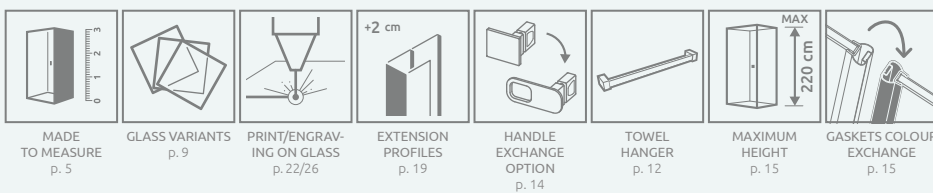

ADDITIONAL OPTIONS