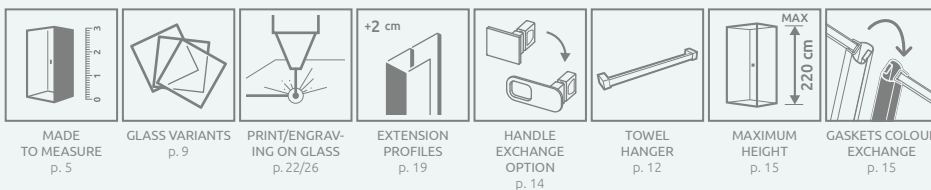

Sidewall S1/S3	A2	X2	Y2
S1/S3 70	700	675-690	670-685
S1/S3 75	750	725-740	720-735
S1/S3 80	800	775-790	770-785
S1/S3 90	900	875-890	870-885
S1/S3 100	1000	975-990	970-985

*Nes 8

There is a possibility of a paid replacement of transparent gaskets for black gaskets:

- option no. 1 - only magnetic gaskets,
- option no. 2 - all gaskets (magnetic, vertical and horizontal).

The selected option must be clearly stated in the order.

ADDITIONAL OPTIONS

Extension profiles	profile finish: CHROME Art. No.	profile finish: BLACK Art. No.	profile finish: BRUSHED GOLD Art. No.
Profile + 2 cm* - Nes - door and sidewall, Nes 8 - sidewall only	P01-276200001	P01-276200054	P01-276200099
Profile + 2 cm* - Nes 8 - installed only on the side of the sidewall	P01-280200001	P01-280200054	-