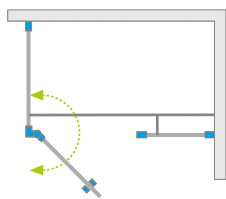

Nes 8 KDS II

Nes KDS II

Other colour versions of products from the series can be found on p. 258

Nes 8

Nes

Profile finish:

01 Chrome 54 Black