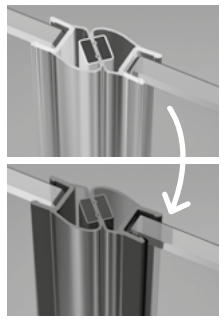

TECHNICAL DRAWINGS

Door	A1	X1	Y1	B	C	D	H
KDS II door 90	900	875-890	870-885	596	212-227	596	2000
KDS II door 100	1000	975-990	970-985	596	312-327	596	2000
KDS II door 110	1100	1075-1090	1070-1085	596	412-427	596	2000
KDS II door 120	1200	1175-1190	1170-1185	596	512-527	596	2000

Sidewall S2	A2	X2	Y2
S2 70	700	675-690	670-685
S2 75	750	725-740	720-735
S2 80	800	775-790	770-785
S2 90	900	875-890	870-885
S2100	1000	975-990	970-985

There is a possibility of a paid replacement of transparent gaskets for black gaskets:

- option no.1 - only magnetic gaskets,
- option no. 2 - all gaskets (magnetic, vertical and horizontal).

The selected option must be clearly stated in the order.

ADDITIONAL OPTIONS

Extension profiles	profile finish: CHROME Art. No.	profile Finish: BLACK Art. No.
Profile + 2 cm* (Nes)	P01-276200001	P01-276200054
Profile + 2 cm* (Nes 8)	P01-280200001	P01-280200054

²⁾ possibility of connecting extension profiles

RECOMMENDED SHOWER TRAYS