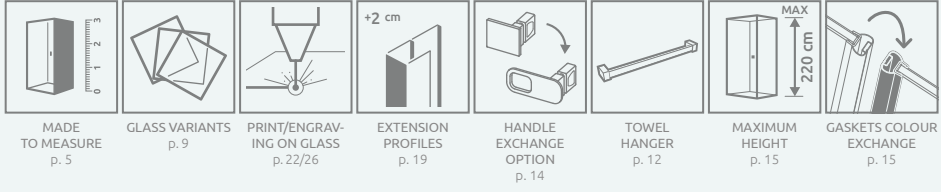

Sidewall S2	A2	X2	Y2
S2 70	700	675-690	670-685
S2 75	750	725-740	720-735
S2 80	800	775-790	770-785
S2 90	900	875-890	870-885
S2100	1000	975-990	970-985

There is a possibility of a paid replacement of transparent gaskets for black gaskets:

- option no.1 - only magnetic gaskets,
- option no. 2 - all gaskets (magnetic, vertical and horizontal).

The selected option must be clearly stated in the order.

ADDITIONAL OPTIONS

Extension profiles	profile finish: CHROME Art. No.	profile Finish: BLACK Art. No.
Profile + 2 cm* (Nes)	P01-276200001	P01-276200054
Profile + 2 cm* (Nes 8)	P01-280200001	P01-280200054