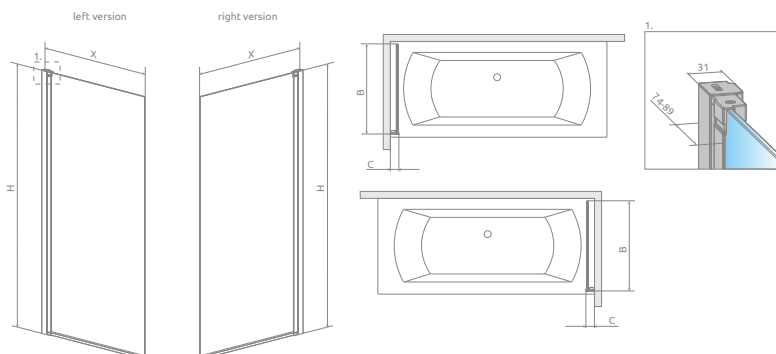

Nes 8 PNJ I Nes PNJ I

Other colour versions of products from the series can be found on p. 378

ADDITIONAL OPTIONS

Profile finish:

01 Chrome 54 Black 99 Gold

Model	Nes 8 PNJ I transparent glass – 8 mm		Nes PNJ I transparent glass – 6 mm		
	profile finish: CHROME Art. No.	profile finish: BLACK Art. No.	profile finish: CHROME Art. No.	profile finish: BLACK Art. No.	profile finish: BRUSHED GOLD Art. No.
PNJ I 50 L	10061050-01-01L	10061050-54-01L	10011050-01-01L	10011050-54-01L	10011050-99-01L
PNJ I 50 R	10061050-01-01R	10061050-54-01R	10011050-01-01R	10011050-54-01R	10011050-99-01R
PNJ I 60 L	10061060-01-01L	10061060-54-01L	10011060-01-01L	10011060-54-01L	10011060-99-01L
PNJ I 60 R	10061060-01-01R	10061060-54-01R	10011060-01-01R	10011060-54-01R	10011060-99-01R
PNJ I 70 L	10061070-01-01L	10061070-54-01L	10011070-01-01L	10011070-54-01L	10011070-99-01L
PNJ I 70 R	10061070-01-01R	10061070-54-01R	10011070-01-01R	10011070-54-01R	10011070-99-01R
PNJ I 80 L	10061080-01-01L	10061080-54-01L	10011080-01-01L	10011080-54-01L	10011080-99-01L
PNJ I 80 R	10061080-01-01R	10061080-54-01R	10011080-01-01R	10011080-54-01R	10011080-99-01R
PNJ I 90 L	10061090-01-01L	10061090-54-01L	10011090-01-01L	10011090-54-01L	10011090-99-01L
PNJ I 90 R	10061090-01-01R	10061090-54-01R	10011090-01-01R	10011090-54-01R	10011090-99-01R
PNJ I 100 L	10061100-01-01L	10061100-54-01L	10011100-01-01L	10011100-54-01L	10011100-99-01L
PNJ I 100 R	10061100-01-01R	10061100-54-01R	10011100-01-01R	10011100-54-01R	10011100-99-01R

TECHNICAL DRAWINGS

There is a possibility of a paid replacement of transparent gaskets (horizontal) for black gaskets. This option should be clearly stated in the order.

Model	X	B	C	H
PNJ I 50	500-515	457	67-82	1500
PNJ I 60	600-615	557	67-82	1500
PNJ I 70	700-715	657	67-82	1500
PNJ I 80	800-815	757	67-82	1500
PNJ I 90	900-915	857	67-82	1500
PNJ I 100	1000-1015	957	67-82	1500