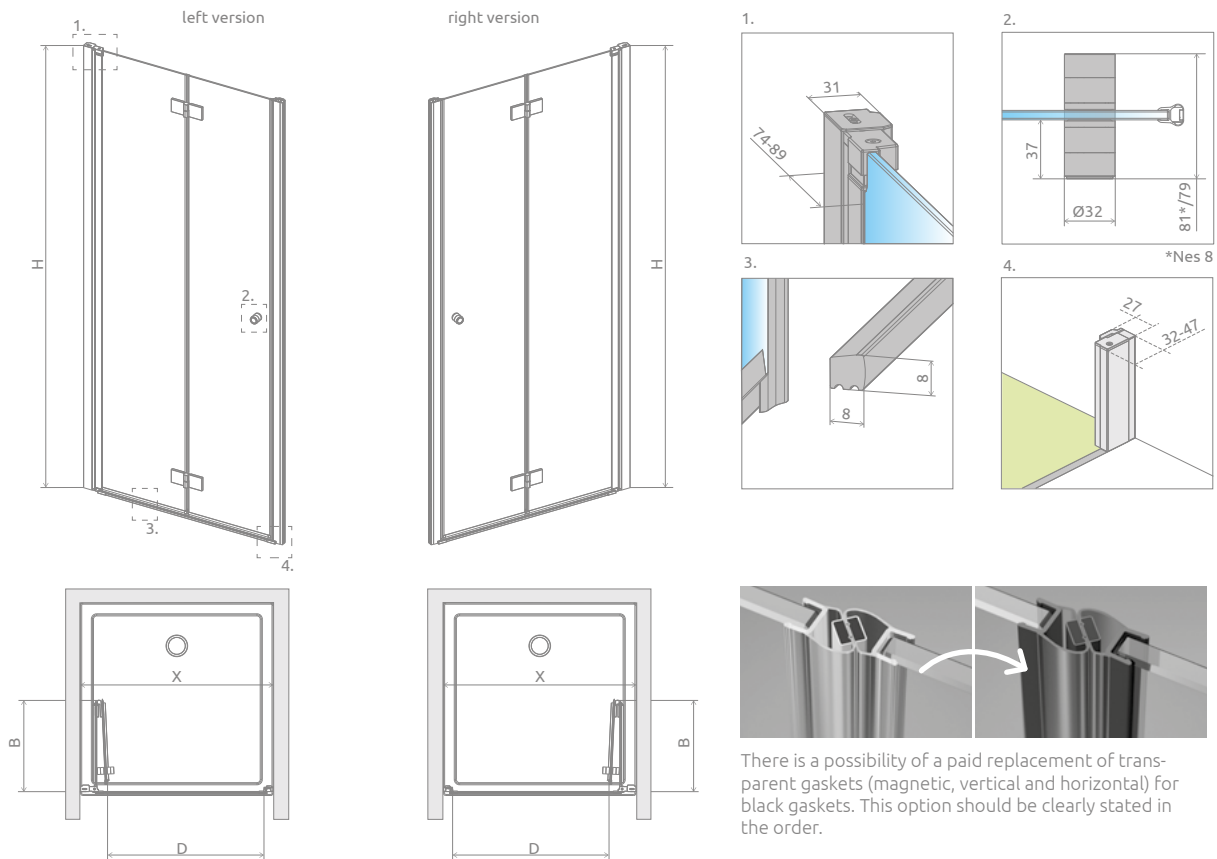

TECHNICAL DRAWINGS

| Model | X | B | D | H |
|--------|---------|-----|-----|------|
| DWB 70 | 680-710 | 327 | 534 | 2000 |
| DWB 80 | 780-810 | 377 | 634 | 2000 |
| DWB 90 | 880-910 | 427 | 734 | 2000 |

* possibility of connecting extension profiles

RECOMMENDED SHOWER TRAYS