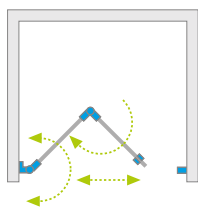

Nes 8 DWB

Nes DWB

Other colour versions of products from the series can be found on p. 258

There is a possibility to order an additional handle for bi-fold doors. Details on p. 13.

Nes 8

GLASS
mm 8

Nes

GLASS
mm 6

Easy
Clean®

Profile finish:

Glossy: Matte: Brushed:

01 Chrome

54 Black

99 Gold New *