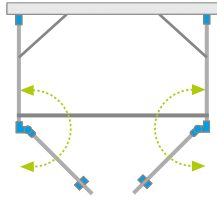

Nes 8 DWD+2S

Nes DWD+2S

Other colour versions of products from the series can be found on p. 258

Nes 8

Nes

Profile finish:

01 Chrome 54 Black