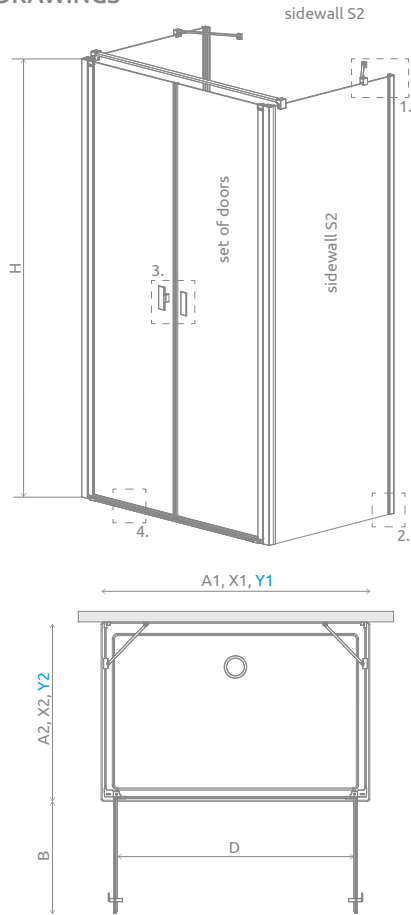

Shower enclosure set consists of 3 parts: set of doors and 2 sidewalls S2. Please specify all the article numbers when making an order.

SET OF DOORS

Model	Nes 8 DWD+2S transparent glass – 8 mm		Nes DWD+2S transparent glass – 6 mm	
	profile finish: CHROME Art. No.	profile finish: BLACK Art. No.	profile finish: CHROME Art. No.	profile finish: BLACK Art. No.
DWD+2S doors 80	10082180-01-01	10082180-54-01	10035080-01-01	10035080-54-01
DWD+2S doors 90	10082190-01-01	10082190-54-01	10035090-01-01	10035090-54-01
DWD+2S doors 100	10082100-01-01	10082100-54-01	10035100-01-01	10035100-54-01
DWD+2S doors 110	10082110-01-01	10082110-54-01	10035110-01-01	10035110-54-01
DWD+2S doors 120	10082120-01-01	10082120-54-01	10035120-01-01	10035120-54-01

SIDEWALL S2

(the package includes 1 sidewall, remember to order 2 sidewalls when making an order)

Model	Nes 8 DWD+2S transparent glass – 8 mm		Nes DWD+2S transparent glass – 6 mm	
	profile finish: CHROME Art. No.	profile finish: BLACK Art. No.	profile finish: CHROME Art. No.	profile finish: BLACK Art. No.
S2 70	10080070-01-01	10080070-54-01	10040070-01-01	10040070-54-01
S2 75	10080075-01-01	10080075-54-01	10040075-01-01	10040075-54-01
S2 80	10080080-01-01	10080080-54-01	10040080-01-01	10040080-54-01
S2 90	10080090-01-01	10080090-54-01	10040090-01-01	10040090-54-01
S2 100	10080100-01-01	10080100-54-01	10040100-01-01	10040100-54-01

TECHNICAL DRAWINGS

Door	A1	X1	Y1	B	D	H
DWD+2S doors 80	800	775	765	320	640	2000
DWD+2S doors 90	900	875	865	370	740	2000
DWD+2S doors 100	1000	975	965	420	840	2000
DWD+2S doors 110	1100	1075	1065	470	940	2000
DWD+2S doors 120	1200	1175	1165	520	1040	2000