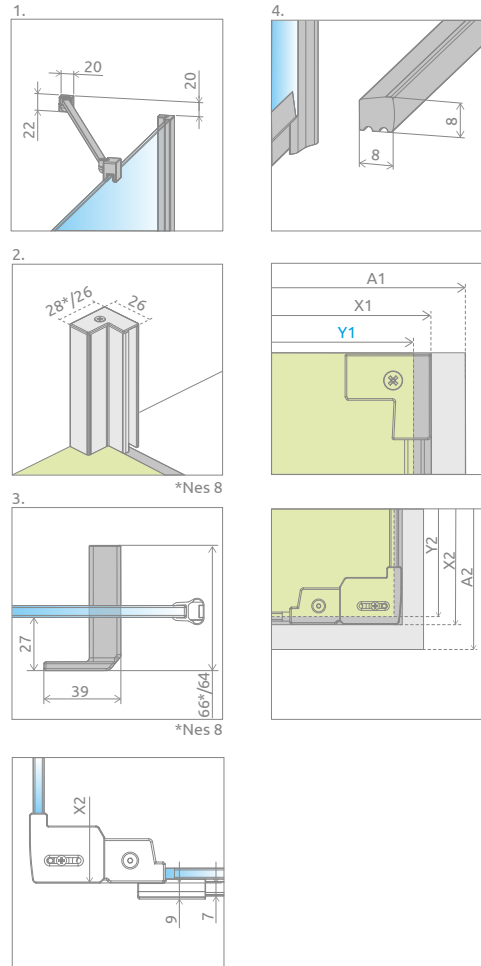

Shower enclosure set consists of 3 parts: set of doors and 2 sidewalls S2. Please specify all the article numbers when making an order.

SET OF DOORS

Model	Nes 8 DWD+2S transparent glass – 8 mm		Nes DWD+2S transparent glass – 6 mm	
	profile finish: CHROME Art. No.	profile finish: BLACK Art. No.	profile finish: CHROME Art. No.	profile finish: BLACK Art. No.
DWD+2S doors 80	10082180-01-01	10082180-54-01	10035080-01-01	10035080-54-01
DWD+2S doors 90	10082190-01-01	10082190-54-01	10035090-01-01	10035090-54-01
DWD+2S doors 100	10082100-01-01	10082100-54-01	10035100-01-01	10035100-54-01
DWD+2S doors 110	10082110-01-01	10082110-54-01	10035110-01-01	10035110-54-01
DWD+2S doors 120	10082120-01-01	10082120-54-01	10035120-01-01	10035120-54-01

SIDEWALL S2

(the package includes 1 sidewall, remember to order 2 sidewalls when making an order)

Model	Nes 8 DWD+2S transparent glass – 8 mm		Nes DWD+2S transparent glass – 6 mm	
	profile finish: CHROME Art. No.	profile finish: BLACK Art. No.	profile finish: CHROME Art. No.	profile finish: BLACK Art. No.
S2 70	10080070-01-01	10080070-54-01	10040070-01-01	10040070-54-01
S2 75	10080075-01-01	10080075-54-01	10040075-01-01	10040075-54-01
S2 80	10080080-01-01	10080080-54-01	10040080-01-01	10040080-54-01
S2 90	10080090-01-01	10080090-54-01	10040090-01-01	10040090-54-01
S2 100	10080100-01-01	10080100-54-01	10040100-01-01	10040100-54-01

TECHNICAL DRAWINGS

Door	A1	X1	Y1	B	D	H
DWD+2S doors 80	800	775	765	320	640	2000
DWD+2S doors 90	900	875	865	370	740	2000
DWD+2S doors 100	1000	975	965	420	840	2000
DWD+2S doors 110	1100	1075	1065	470	940	2000
DWD+2S doors 120	1200	1175	1165	520	1040	2000