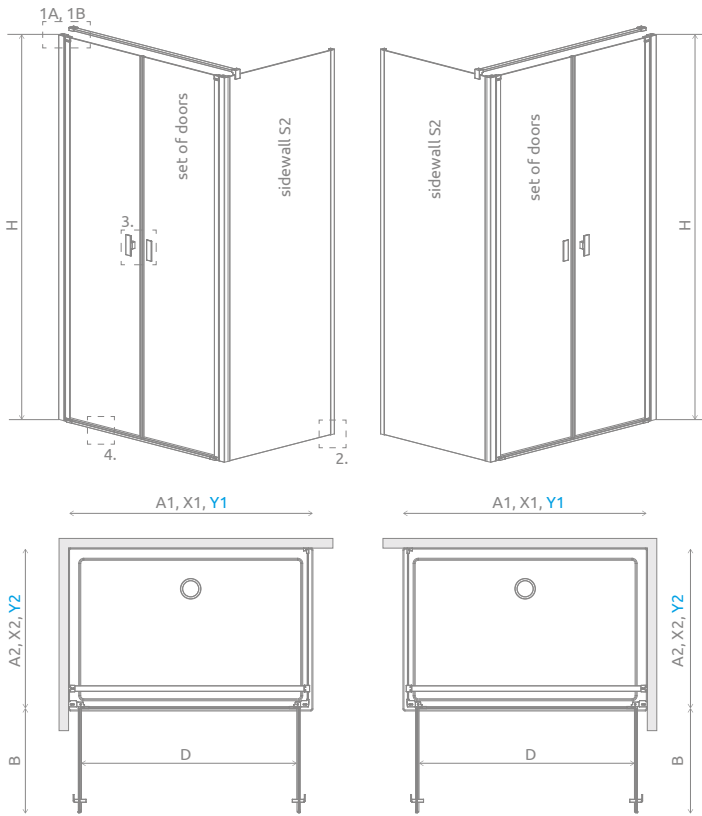

Shower enclosure set consists of 2 parts: set of doors and sidewall S2. Please specify all the article numbers when making an order.

SET OF DOORS

Model	Nes 8 DWD+S transparent glass – 8 mm		Nes DWD+S transparent glass – 6 mm	
	profile finish: CHROME Art. No.	profile finish: BLACK Art. No.	profile finish: CHROME Art. No.	profile finish: BLACK Art. No.
DWD+S doors 80	10081180-01-01	10081180-54-01	10034080-01-01	10034080-54-01
DWD+S doors 90	10081190-01-01	10081190-54-01	10034090-01-01	10034090-54-01
DWD+S doors 100	10081100-01-01	10081100-54-01	10034100-01-01	10034100-54-01
DWD+S doors 110	10081110-01-01	10081110-54-01	10034110-01-01	10034110-54-01
DWD+S doors 120	10081120-01-01	10081120-54-01	10034120-01-01	10034120-54-01

SIDEWALL S2

Model	Nes 8 DWD+S transparent glass – 8 mm		Nes DWD+S transparent glass – 6 mm	
	profile finish: CHROME Art. No.	profile finish: BLACK Art. No.	profile finish: CHROME Art. No.	profile finish: BLACK Art. No.
S2 70	10080070-01-01	10080070-54-01	10040070-01-01	10040070-54-01
S2 75	10080075-01-01	10080075-54-01	10040075-01-01	10040075-54-01
S2 80	10080080-01-01	10080080-54-01	10040080-01-01	10040080-54-01
S2 90	10080090-01-01	10080090-54-01	10040090-01-01	10040090-54-01
S2 100	10080100-01-01	10080100-54-01	10040100-01-01	10040100-54-01

TECHNICAL DRAWINGS

Door	A1	X1	Y1	B	D	H
DWD+S doors 80	800	775-790	770-785	320	640	2000
DWD+S doors 90	900	875-890	870-885	370	740	2000
DWD+S doors 100	1000	975-990	970-985	420	840	2000
DWD+S doors 110	1100	1075-1090	1070-1085	470	940	2000
DWD+S doors 120	1200	1175-1190	1170-1185	520	1040	2000