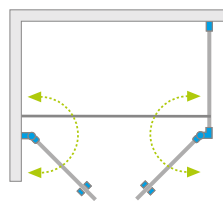

Nes 8 DWD+S

Nes DWD+S

Other colour versions of products from the series can be found on p. 258

Nes 8

Nes

Profile finish:

01 Chrome 54 Black