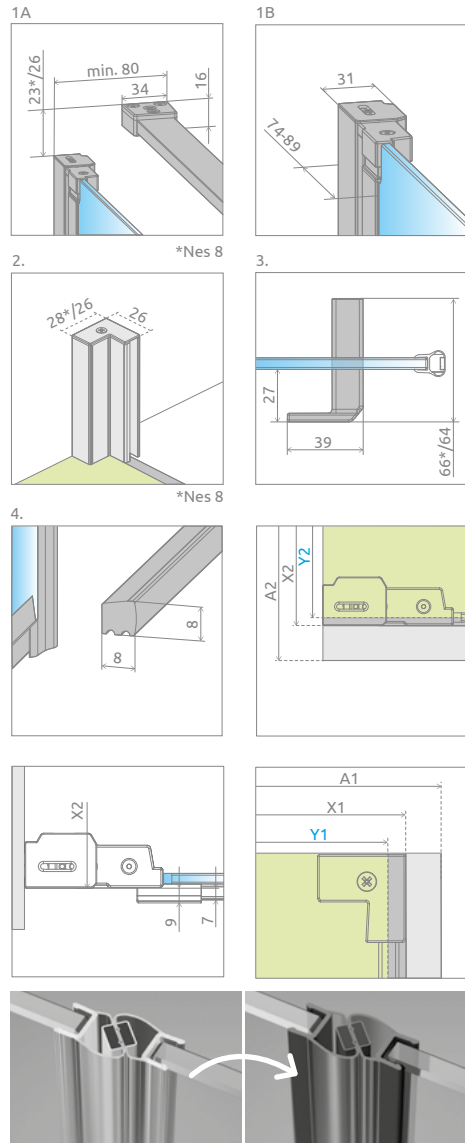

Shower enclosure set consists of 2 parts: set of doors and sidewall S2. Please specify all the article numbers when making an order.

SET OF DOORS

Model	Nes 8 DWD+S transparent glass – 8 mm		Nes DWD+S transparent glass – 6 mm	
	profile finish: CHROME Art. No.	profile finish: BLACK Art. No.	profile finish: CHROME Art. No.	profile finish: BLACK Art. No.
DWD+S doors 80	10081180-01-01	10081180-54-01	10034080-01-01	10034080-54-01
DWD+S doors 90	10081190-01-01	10081190-54-01	10034090-01-01	10034090-54-01
DWD+S doors 100	10081100-01-01	10081100-54-01	10034100-01-01	10034100-54-01
DWD+S doors 110	10081110-01-01	10081110-54-01	10034110-01-01	10034110-54-01
DWD+S doors 120	10081120-01-01	10081120-54-01	10034120-01-01	10034120-54-01

SIDEWALL S2

Model	Nes 8 DWD+S transparent glass – 8 mm		Nes DWD+S transparent glass – 6 mm	
	profile finish: CHROME Art. No.	profile finish: BLACK Art. No.	profile finish: CHROME Art. No.	profile finish: BLACK Art. No.
S2 70	10080070-01-01	10080070-54-01	10040070-01-01	10040070-54-01
S2 75	10080075-01-01	10080075-54-01	10040075-01-01	10040075-54-01
S2 80	10080080-01-01	10080080-54-01	10040080-01-01	10040080-54-01
S2 90	10080090-01-01	10080090-54-01	10040090-01-01	10040090-54-01
S2 100	10080100-01-01	10080100-54-01	10040100-01-01	10040100-54-01

TECHNICAL DRAWINGS

Door	A1	X1	Y1	B	D	H
DWD+S doors 80	800	775-790	770-785	320	640	2000
DWD+S doors 90	900	875-890	870-885	370	740	2000
DWD+S doors 100	1000	975-990	970-985	420	840	2000
DWD+S doors 110	1100	1075-1090	1070-1085	470	940	2000
DWD+S doors 120	1200	1175-1190	1170-1185	520	1040	2000

* possibility of connecting extension profiles

RECOMMENDED SHOWER TRAYS