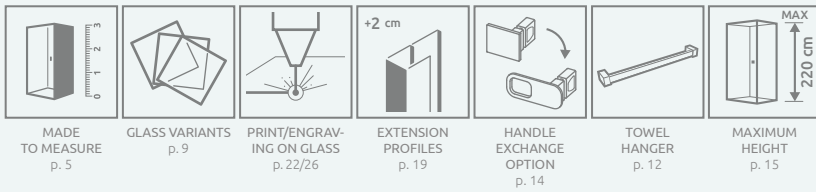

ADDITIONAL OPTIONS