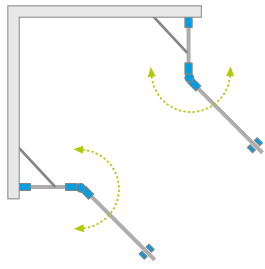

Nes 8 KDD II

Nes KDD II

Other colour versions of products from the series can be found on p. 258

Nes 8

Nes

Profile finish:

Glossy:

Matte:

Brushed:

01 Chrome

54 Black

99 Gold