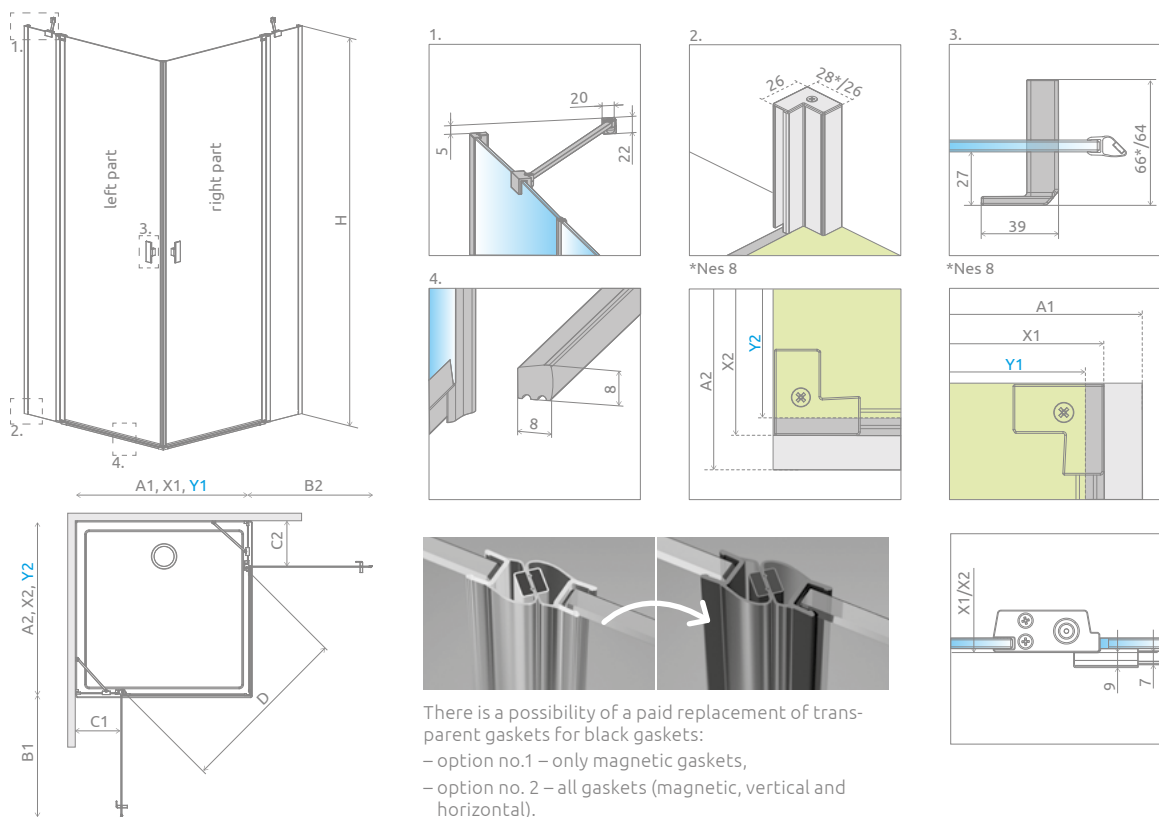

TECHNICAL DRAWINGS