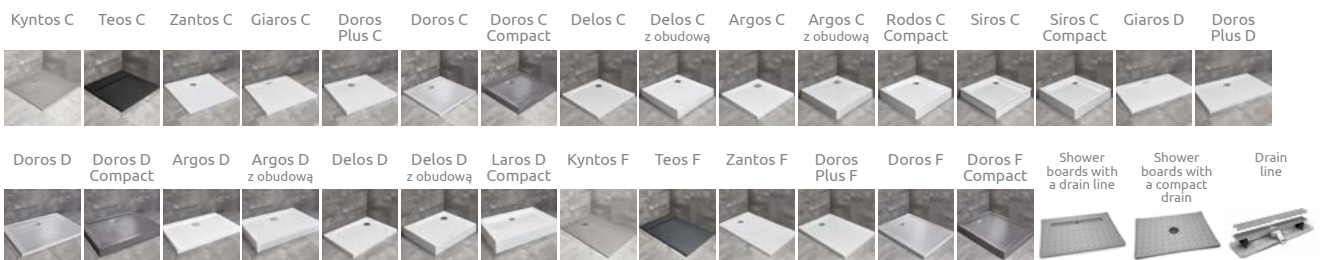

The pattern is made of durable ceramic paint, applied from the outside, which fuses with the glass during the toughening process.

Shower enclosure set consists of 2 parts: door and sidewall S1. Please specify all the article numbers when making an order.

TECHNICAL DRAWINGS

Door	A1	X1	Y1	B	D	H	Version
KDJ I door 80	800	775-790	770-785	696	696	2000	W2
KDJ I door 90	900	875-890	870-885	796	796	2000	
KDJ I door 100	1000	975-990	970-985	896	896	2000	W3

Sidewall S1	A2	X2	Y2	Version
S1 70	700	675-690	670-685	W2
S1 75	750	725-740	720-735	
S1 80	800	775-790	770-785	
S1 90	900	875-890	870-885	W3
S1 100	1000	975-990	970-985	

ADDITIONAL OPTIONS

Extension profiles		profile finish: BLACK Art. No.
	Profile + 2 cm* – Nes – door and sidewall, Nes 8 – door only	P01-276200054
	Profile + 2 cm* – Nes 8 – installed only on the side of the sidewall	P01-280200054

* possibility of connecting extension profiles

RECOMMENDED SHOWER TRAYS

Dimensions are given in mm.