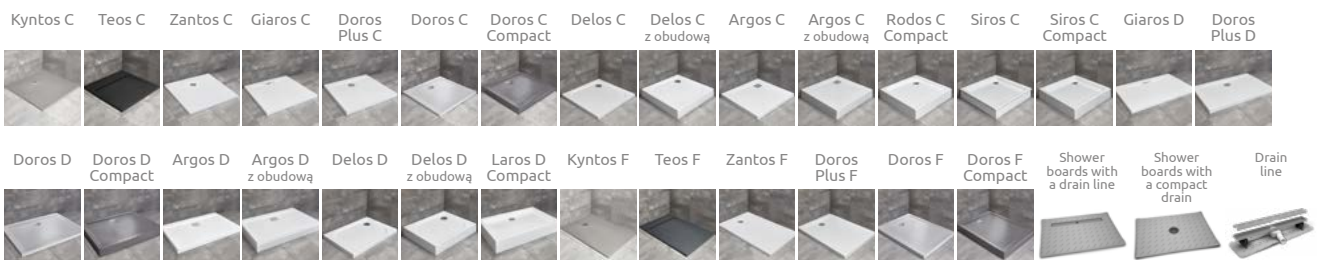

The pattern is made of durable ceramic paint, applied from the outside, which fuses with the glass during the toughening process.

Shower enclosure set consists of 2 parts: door and sidewall S1. Please specify all the article numbers when making an order.

TECHNICAL DRAWINGS

Door	A1	X1	Y1	B	D	H	Version
KDJ I door 80	800	775-790	770-785	696	696	2000	W2
KDJ I door 90	900	875-890	870-885	796	796	2000	
KDJ I door 100	1000	975-990	970-985	896	896	2000	W3

Sidewall S1	A2	X2	Y2	Version
S1 70	700	675-690	670-685	W2
S1 75	750	725-740	720-735	
S1 80	800	775-790	770-785	
S1 90	900	875-890	870-885	W3
S1 100	1000	975-990	970-985	

ADDITIONAL OPTIONS

Extension profiles	profile finish: BLACK Art. No.
 Profile + 2 cm* – Nes – door and sidewall, Nes 8 – door only	P01-276200054
Profile + 2 cm* – Nes 8 – installed only on the side of the sidewall	P01-280200054

* possibility of connecting extension profiles

RECOMMENDED SHOWER TRAYS

Dimensions are given in mm.