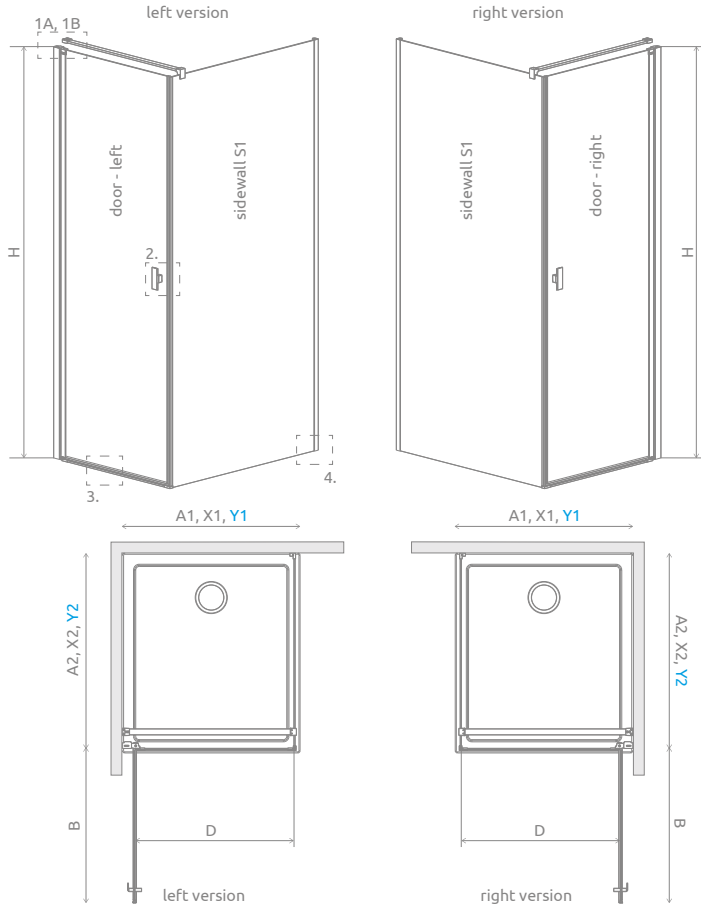

TECHNICAL DRAWINGS

Door	A1	X1	Y1	B	D	H	Version
KDJ I door 80	800	775-790	770-785	696	696	2000	W2
KDJ I door 90	900	875-890	870-885	796	796	2000	
KDJ I door 100	1000	975-990	970-985	896	896	2000	W3

Sidewall S1	A2	X2	Y2	Version
S1 70	700	675-690	670-685	W2
S1 75	750	725-740	720-735	
S1 80	800	775-790	770-785	
S1 90	900	875-890	870-885	W3
S1 100	1000	975-990	970-985