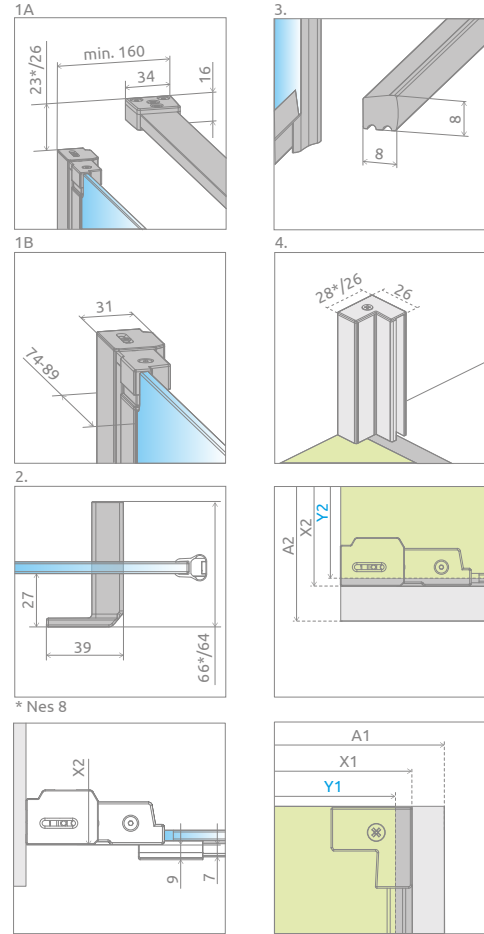

The pattern is made of durable ceramic paint, applied from the outside, which fuses with the glass during the toughening process.

Shower enclosure set consists of 2 parts: door and sidewall S1. Please specify all the article numbers when making an order.

TECHNICAL DRAWINGS

Door	A1	X1	Y1	B	D	H	Version
KDJ I door 80	800	775-790	770-785	696	696	2000	W2
KDJ I door 90	900	875-890	870-885	796	796	2000	
KDJ I door 100	1000	975-990	970-985	896	896	2000	W3

Sidewall S1	A2	X2	Y2	Version
S1 70	700	675-690	670-685	W2
S1 75	750	725-740	720-735	
S1 80	800	775-790	770-785	
S1 90	900	875-890	870-885	W3
S1 100	1000	975-990	970-985	

* possibility of connecting extension profiles

RECOMMENDED SHOWER TRAYS

Dimensions are given in mm.