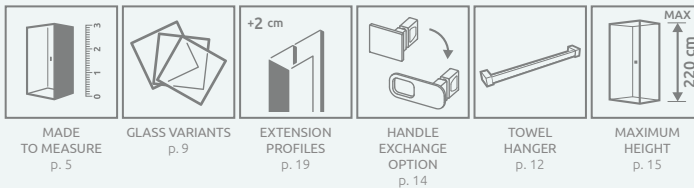

ADDITIONAL OPTIONS

Extension profiles	profile finish: BLACK Art. No.
Profile + 2 cm* – Nes – door and sidewall, Nes 8 – door only	P01-276200054
Profile + 2 cm* – Nes 8 – installed only on the side of the sidewall	P01-280200054

* possibility of connecting extension profiles