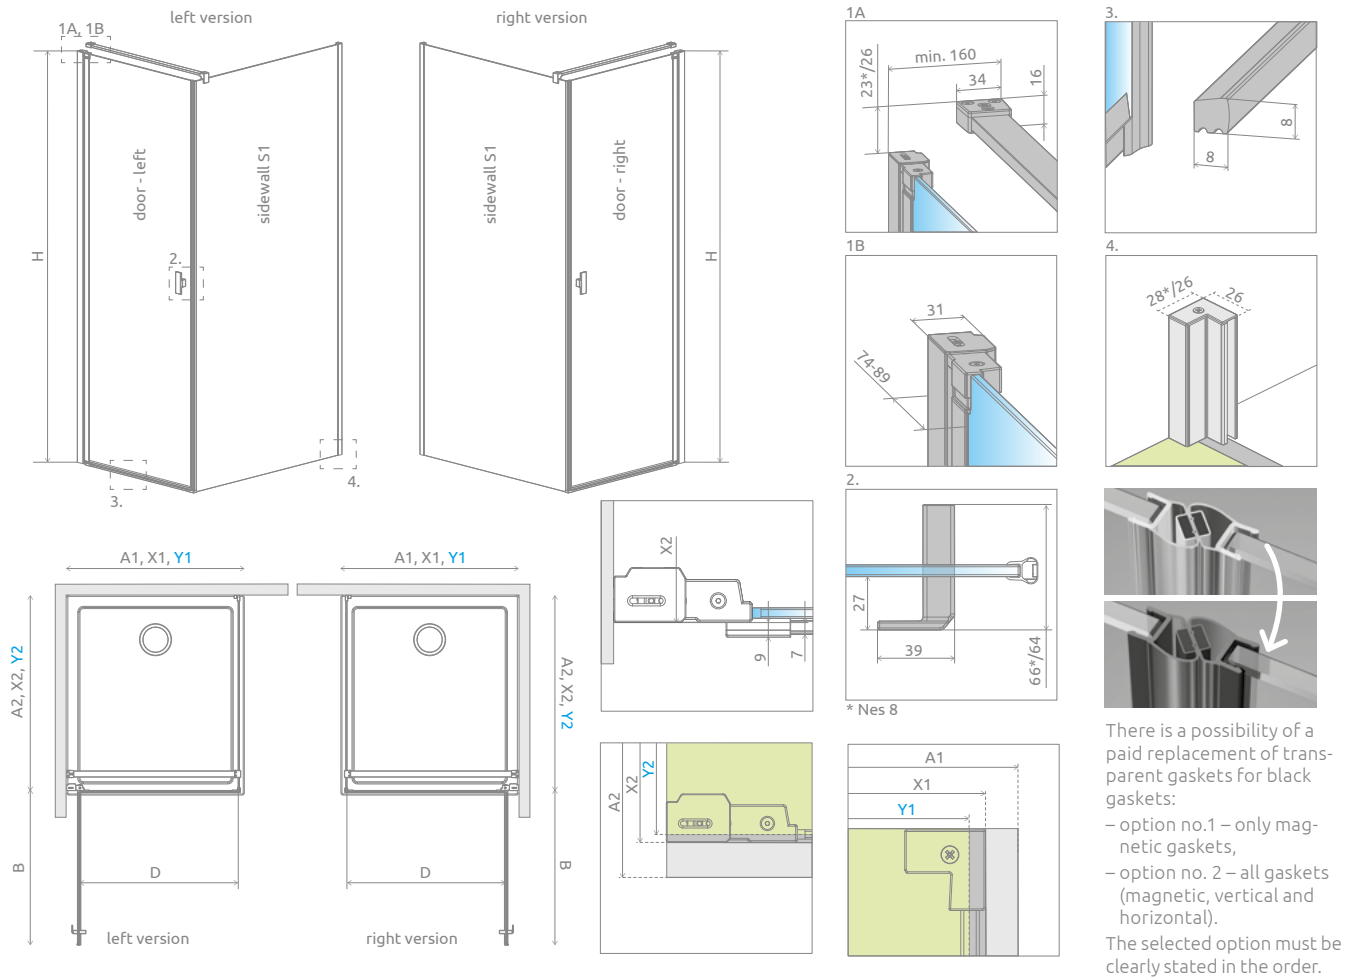

TECHNICAL DRAWINGS