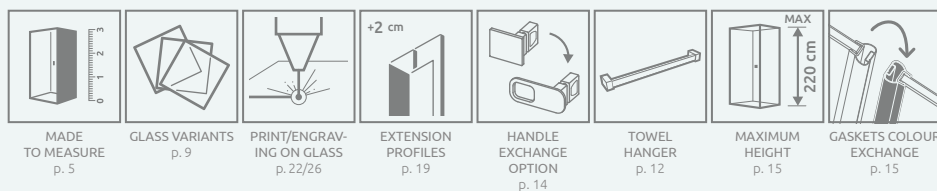

ADDITIONAL OPTIONS