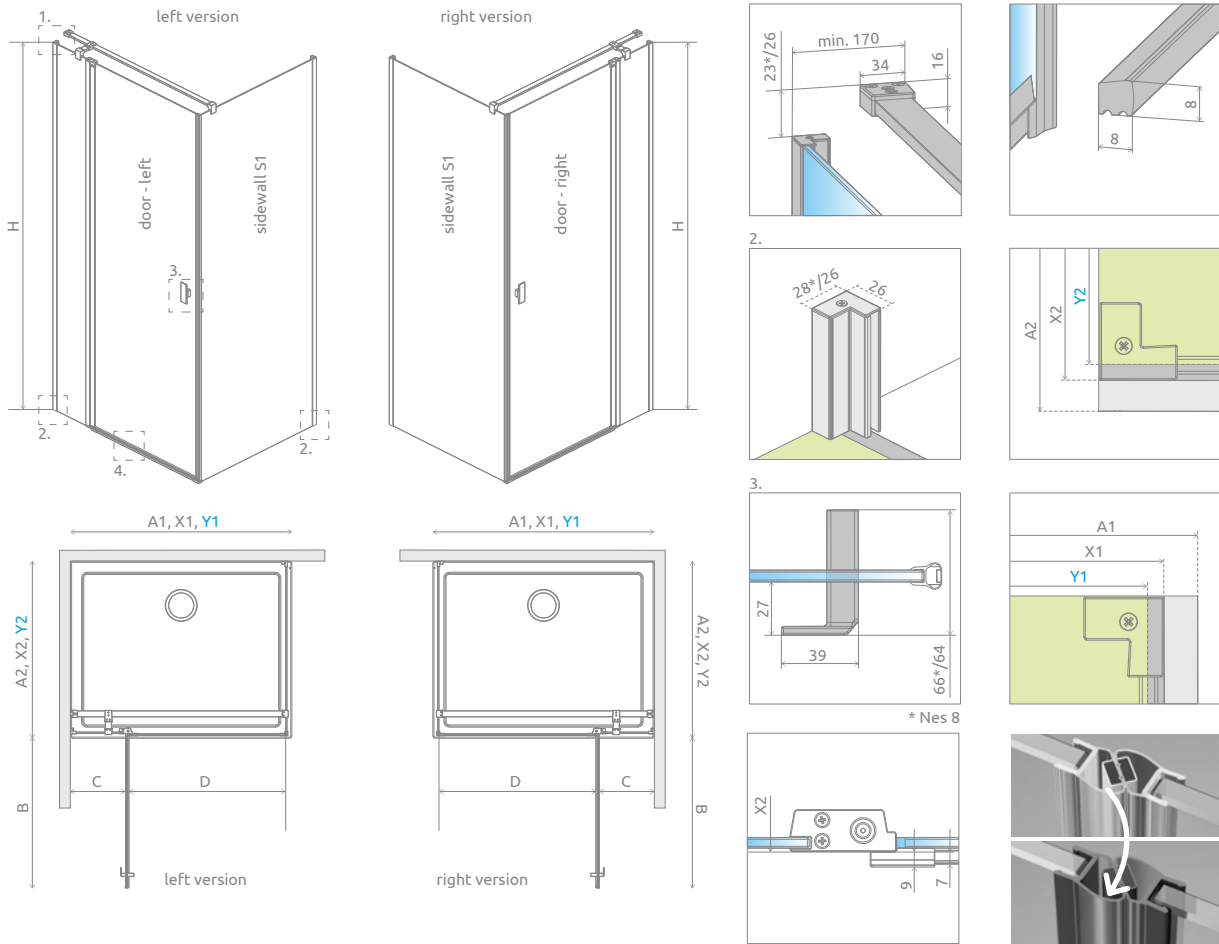

TECHNICAL DRAWINGS