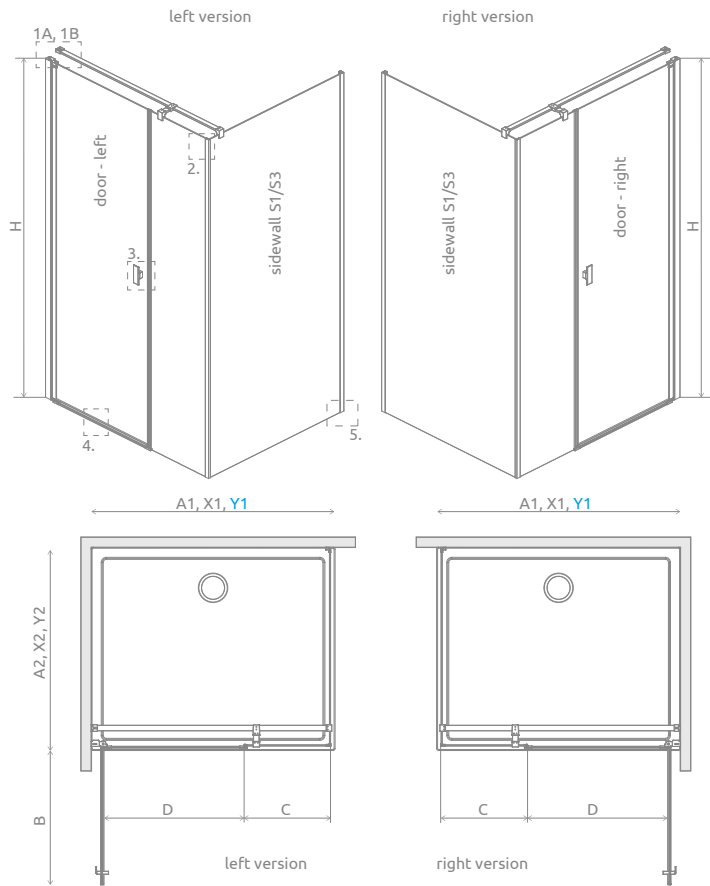

TECHNICAL DRAWINGS