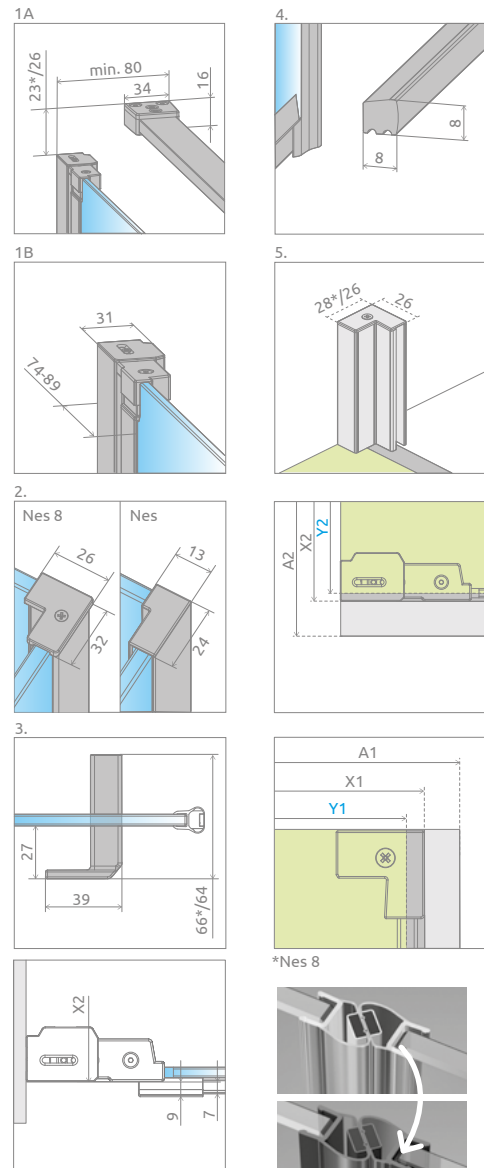

TECHNICAL DRAWINGS