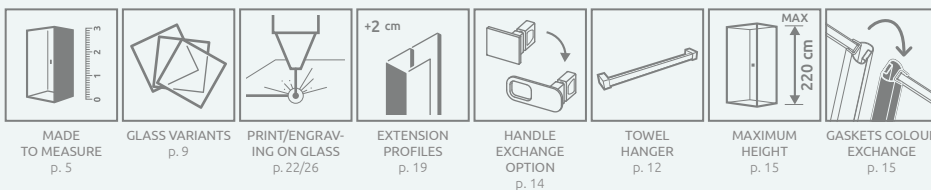

ADDITIONAL OPTIONS