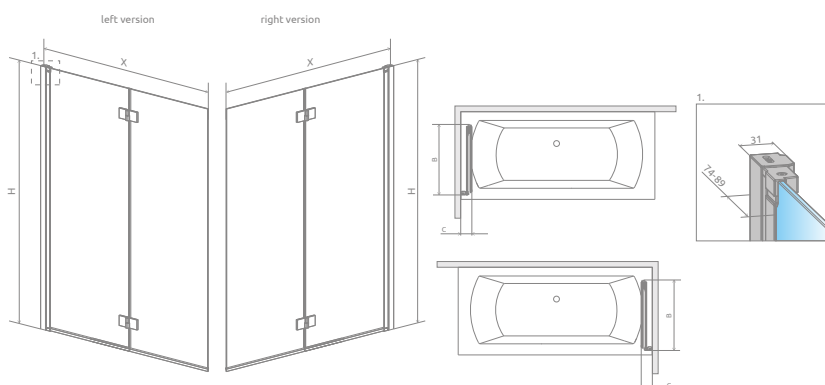

TECHNICAL DRAWINGS

There is a possibility of a paid replacement of transparent gaskets (vertical and horizontal) for black gaskets. This option should be clearly stated in the order.

Model	X	B	C	H
PND I 100	1000-1015	505	96-111	1500
PND I 110	1100-1115	555	96-111	1500
PND I 120	1200-1215	605	96-111	1500
PND I 130	1300-1315	655	96-111	1500
PND I 140	1400-1415	705	96-111	1500

* only 6 mm glass
Dimensions are given in mm.