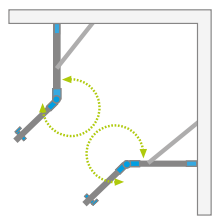

Nes PTD

Other colour versions of products from the series can be found on p. 258