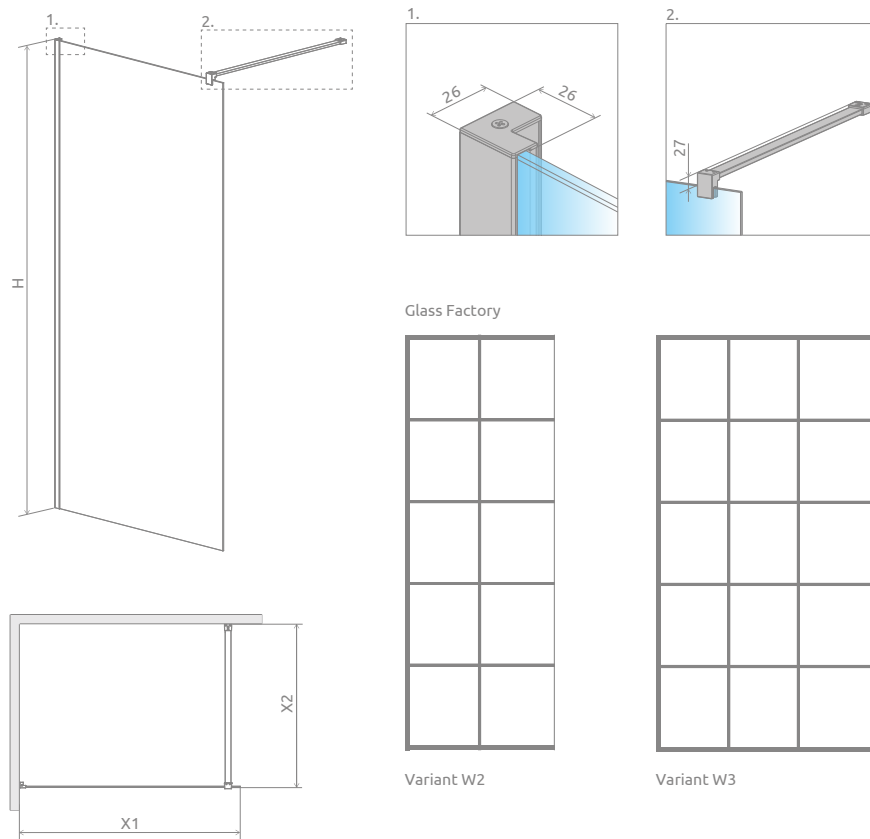

It is possible to order one part of the Nes KDD II or Nes KDD B shower enclosure and install it as a Walk-in. Details can be found on p. 228 for KDD II, p. 230 for KDD B. When placing an order, please pay attention to the dimensions and specify that the shower enclosure will be installed as Walk-in.

Catalogue cards of the models are available at www.radaway.eu

Nes Walk-in KDD II

Nes Walk-in KDD B

TECHNICAL DRAWINGS

Nes Black Walk-in II Factory

Nes Black Walk-in II Frame

Model	X1	X2	H	Variant
Walk-in II 70	675-690	maks. 1200	2000	W2
Walk-in II 80	775-790	maks. 1200	2000	
Walk-in II 90	875-890	maks. 1200	2000	W3
Walk-in II 100	975-990	maks. 1200	2000	
Walk-in II 110	1075-1090	maks. 1200	2000	
Walk-in II 120	1175-1190	maks. 1200	2000	

ADDITIONAL OPTIONS

Extension profiles	profile finish: CHROME Art. No.	profile finish: BLACK Art. No.
Profile +2 cm*	P01-276200001	P01-276200054

* possibility of connecting extension profiles

RECOMMENDED SHOWER TRAYS

* połączenie dwóch profili poszerzających +2 cm pozwala na poszerzenie +4 cm
Dimensions are given in mm.