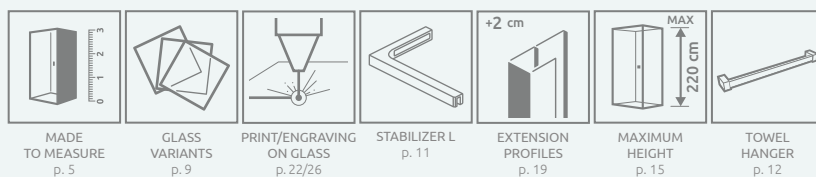

Catalogue cards of the models are available at www.radaway.eu

Nes Walk-in KDD II

Nes Walk-in KDD B

TECHNICAL DRAWINGS

Nes Black Walk-in II Factory

Nes Black Walk-in II Frame

Model	X1	X2	H	Variant
Walk-in II 70	675-690	maks. 1200	2000	W2
Walk-in II 80	775-790	maks. 1200	2000	
Walk-in II 90	875-890	maks. 1200	2000	W3
Walk-in II 100	975-990	maks. 1200	2000	
Walk-in II 110	1075-1090	maks. 1200	2000	
Walk-in II 120	1175-1190	maks. 1200	2000	

ADDITIONAL OPTIONS

Extension profiles	profile finish: CHROME Art. No.	profile finish: BLACK Art. No.
Profile +2 cm*	P01-276200001	P01-276200054

* possibility of connecting extension profiles

RECOMMENDED SHOWER TRAYS

* połączenie dwóch profili poszerzających +2 cm pozwala na poszerzenie +4 cm
Dimensions are given in mm.