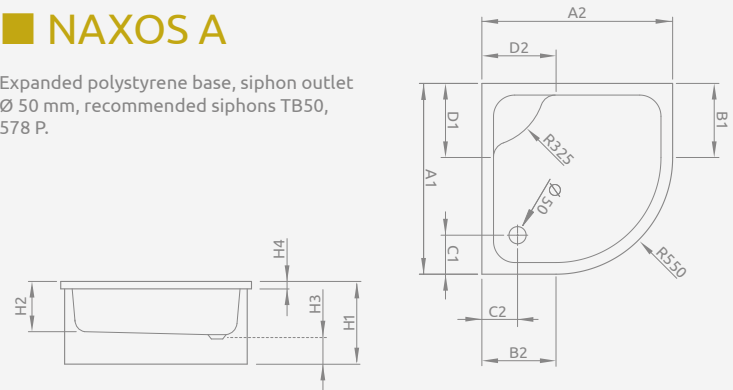

NAXOS A	A1	A2	B1	B2	C1	C2	D1	D2	H1	H2	H3	H4
80x80	800	800	250	250	210	220	380	380	410	260	130	38
90x90	900	900	350	350	210	220	380	380	410	260	130	38