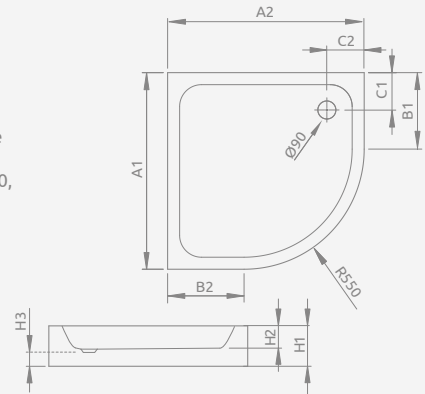

## ■ SIROS A

Expanded polystyrene base **to be covered with tiles**, siphon outlet  $\varnothing 90$  mm, recommended siphons TB21, TBXS, R500, R580, R583, R510, R400 SLIM PLUS, R400W SLIM.

SIROS A	A1	A2	B1	B2	C1	C2	F	H1	H2	H3	H4
80x80	800	800	250	250	180	180	15	170	70	90	36
90x90	900	900	350	350	180	180	15	170	70	90	36

## ■ SIROS A Compact

Integrated panel, expanded polystyrene base, siphon outlet  $\varnothing 90$  mm, recommended siphons TB21, TBXS, R500, R580, R583, R510, R400 SLIM PLUS, R400W SLIM.

SIROS A Compact	A1	A2	B1	B2	C1	C2	H1	H2	H3
80x80	800	800	250	250	180	180	170	70	90
90x90	900	900	350	350	180	180	170	70	90