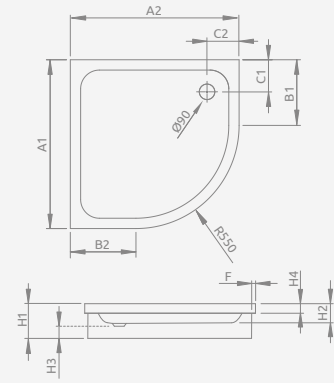

Model	Art. No.
SIROS A 80x80	SBA8817-1
SIROS A 90x90	SBA9917-1

## ■ SIROS A

Expanded polystyrene base **to be covered with tiles**, siphon outlet  $\varnothing 90$  mm, recommended siphons TB21, TBXS, R500, R580, R583, R510, R400 SLIM PLUS, R400W SLIM.

SIROS A	A1	A2	B1	B2	C1	C2	F	H1	H2	H3	H4
80x80	800	800	250	250	180	180	15	170	70	90	36
90x90	900	900	350	350	180	180	15	170	70	90	36