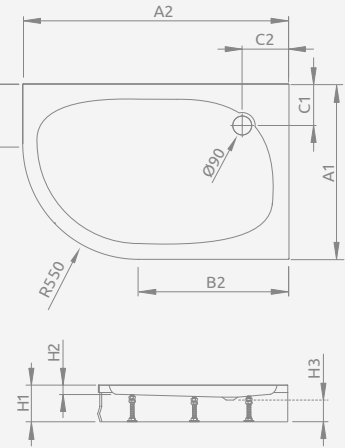

Left version

Right version

Model	Art. No.
PATMOS E 100×80 L	4P81155-03L
PATMOS E 100×80 R	4P81155-03R
PATMOS E 120×90 L	4P91217-03L
PATMOS E 120×90 R	4P91217-03R

■ PATMOS E

Shower tray with a removable panel, siphon outlet \varnothing 90 mm, installing frame included, recommended siphons TB21, TBXS, 690 P, TB90, R500, R510, R580, R583, R400 SLIM PLUS, R400W SLIM.

Left version

Right version

PATMOS E	A1	A2	B1	B2	C1	C2	H1	H2	H3
100×80	800	1000	250	450	260	260	160	20	80
120×90	900	1200	350	650	290	290	160	20	80

Left version

Right version

Model	Art. No.
LAROS E Compact 100×80 L	SLE81017-01L
LAROS E Compact 100×80 R	SLE81017-01R

■ LAROS E Compact

Shower tray with an integrated panel, siphon outlet \varnothing 90 mm, installing legs included, recommended siphons TB90, TB21, TBXS, R500, R580, R583, R510, 690 P, R400 SLIM PLUS, R400W SLIM.

Left version

Right version

LAROS E	A1	A2	C1	C2	H1	H2	H3
100×80	800	1000	190	190	170	55	90