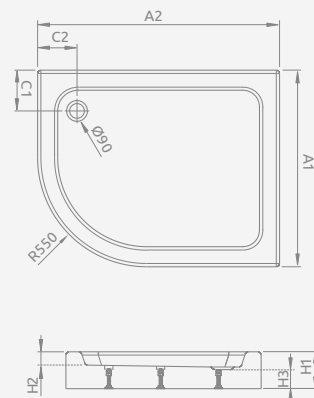

Left version

Right version

Model	Art. No.
PATMOS E 100×80 L	4P81155-03L
PATMOS E 100×80 R	4P81155-03R
PATMOS E 120×90 L	4P91217-03L
PATMOS E 120×90 R	4P91217-03R

■ PATMOS E

Shower tray with a removable panel, siphon outlet \varnothing 90 mm, installing frame included, recommended siphons TB21, TBXS, 690 P, TB90, R500, R510, R580, R583, R400 SLIM PLUS, R400W SLIM.

Left version

Right version

PATMOS E	A1	A2	B1	B2	C1	C2	H1	H2	H3
100×80	800	1000	250	450	260	260	160	20	80
120×90	900	1200	350	650	290	290	160	20	80

Left version

Right version

Model	Art. No.
LAROS E Compact 100×80 L	SLE81017-01L
LAROS E Compact 100×80 R	SLE81017-01R

■ LAROS E Compact

Shower tray with an integrated panel, siphon outlet \varnothing 90 mm, installing legs included, recommended siphons TB90, TB21, TBXS, R500, R580, R583, R510, 690 P, R400 SLIM PLUS, R400W SLIM.

Left version

Right version

LAROS E	A1	A2	C1	C2	H1	H2	H3
100×80	800	1000	190	190	170	55	90