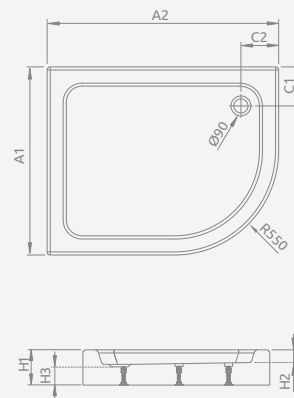

Left version

Right version

Model	Art. No.
PATMOS E 100×80 L	4P81155-03L
PATMOS E 100×80 R	4P81155-03R
PATMOS E 120×90 L	4P91217-03L
PATMOS E 120×90 R	4P91217-03R

■ PATMOS E

Shower tray with a removable panel, siphon outlet \varnothing 90 mm, installing frame included, recommended siphons TB21, TBXS, 690 P, TB90, R500, R510, R580, R583, R400 SLIM PLUS, R400W SLIM.

Left version

Right version

PATMOS E	A1	A2	B1	B2	C1	C2	H1	H2	H3
100×80	800	1000	250	450	260	260	160	20	80
120×90	900	1200	350	650	290	290	160	20	80

Left version

Right version

Model	Art. No.
LAROS E Compact 100×80 L	SLE81017-01L
LAROS E Compact 100×80 R	SLE81017-01R

■ LAROS E Compact

Shower tray with an integrated panel, siphon outlet \varnothing 90 mm, installing legs included, recommended siphons TB90, TB21, TBXS, R500, R580, R583, R510, 690 P, R400 SLIM PLUS, R400W SLIM.

Left version

Right version

LAROS E	A1	A2	C1	C2	H1	H2	H3
100×80	800	1000	190	190	170	55	90