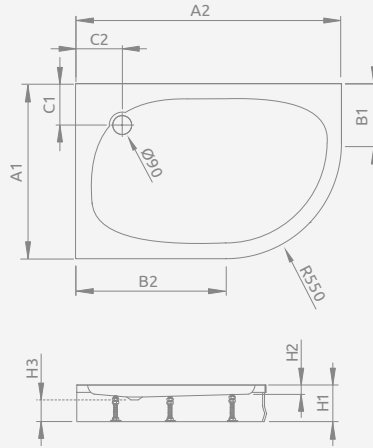

Left version

Right version

Model	Art. No.
PATMOS E 100×80 L	4P81155-03L
PATMOS E 100×80 R	4P81155-03R
PATMOS E 120×90 L	4P91217-03L
PATMOS E 120×90 R	4P91217-03R

■ PATMOS E

Shower tray with a removable panel, siphon outlet \varnothing 90 mm, installing frame included, recommended siphons TB21, TBXS, 690 P, TB90, R500, R510, R580, R583, R400 SLIM PLUS, R400W SLIM.

Left version

Right version

PATMOS E	A1	A2	B1	B2	C1	C2	H1	H2	H3
100×80	800	1000	250	450	260	260	160	20	80
120×90	900	1200	350	650	290	290	160	20	80

Left version

Right version

Model	Art. No.
LAROS E Compact 100×80 L	SLE81017-01L
LAROS E Compact 100×80 R	SLE81017-01R

■ LAROS E Compact

Shower tray with an integrated panel, siphon outlet \varnothing 90 mm, installing legs included, recommended siphons TB90, TB21, TBXS, R500, R580, R583, R510, 690 P, R400 SLIM PLUS, R400W SLIM.

Left version

Right version

LAROS E	A1	A2	C1	C2	H1	H2	H3
100×80	800	1000	190	190	170	55	90