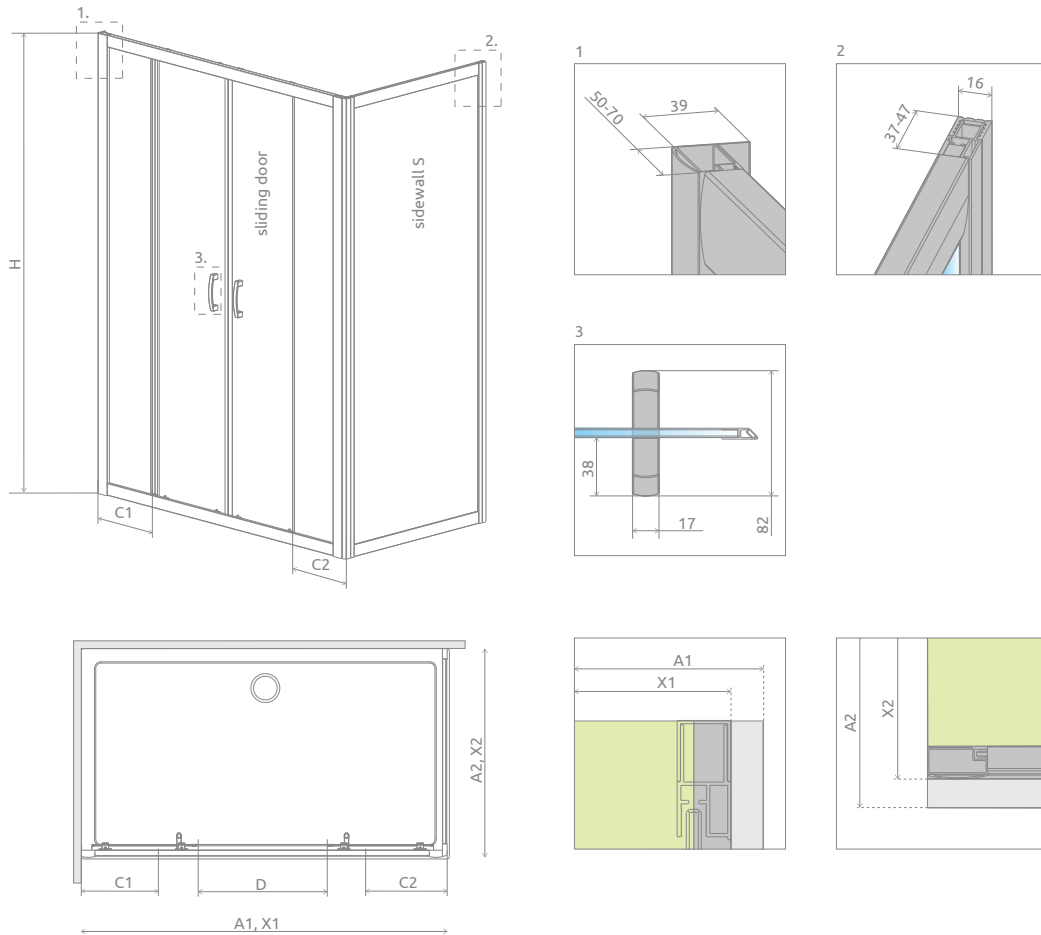

TECHNICAL DRAWINGS

Door	A1	X1	C1	C2	D	H
DWD 140	1400	1390-1410	292-312	310	515	1900
DWD 150	1500	1490-1510	292-312	310	515	1900
DWD 160	1600	1590-1610	342-362	360	615	1900
DWD 180	1800	1790-1810	392-412	410	715	1900

Sidewall	A2	X2
S 70	700	695-705
S 75	750	745-755
S 80	800	795-805
S 90	900	895-905
S 100	1000	995-1005

ADDITIONAL OPTIONS

MADE TO MEASURE
p. 5

PRINT/ENGRAVING ON GLASS
p. 22/26

+2÷4 cm *

EXTENSION PROFILES
p. 19

Extension profiles	Art. No.
U profile + 2 cm – for installation on the side of the door	P01-130190001
U profile + 4 cm – for installation on the side of the door	P01-131190001

RECOMMENDED SHOWER TRAYS

Giaros D	Doros Plus D	Argos D	Argos D z obudową	Kyntos F	Teos F	Doros Plus F	Doros F	Doros F Compact
Podpłytkowe z odpływem liniowym	Podpłytkowe z kratką odpływową	Podpłytkowy odpływ liniowy						

* Concerns only door enlargement for the side of the wall
Dimensions are given in mm.