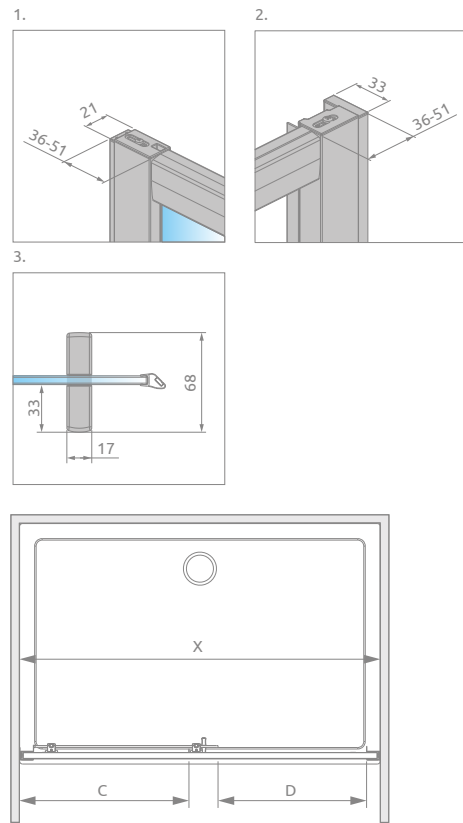

TECHNICAL DRAWINGS

Model	X	C	D	H
DWJ 100	980-1010	450-465	408	2000
DWJ 110	1080-1110	500-515	458	2000
DWJ 120	1180-1210	550-565	508	2000
DWJ 130	1280-1310	600-615	558	2000
DWJ 140	1380-1410	650-665	608	2000
DWJ 150	1480-1510	700-715	658	2000
DWJ 160	1580-1610	750-765	708	2000

ADDITIONAL OPTIONS

Extension profiles	profile finish: CHROME Art. No.	profile finish: BLACK Art. No.
 Profile + 2 cm*	P01-293199801	P01-293199854

* possibility of connecting extension profiles

RECOMMENDED SHOWER TRAYS

Dimensions are given in mm.