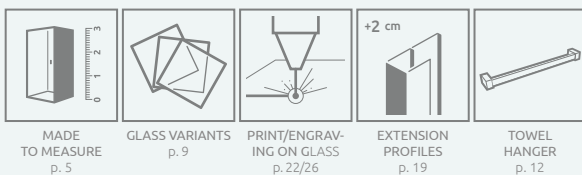

ADDITIONAL OPTIONS

Extension profiles	profile finish: CHROME Art. No.	profile finish: BLACK Art. No.
Profile + 2 cm*	P01-293199801	P01-293199854

* possibility of connecting extension profiles