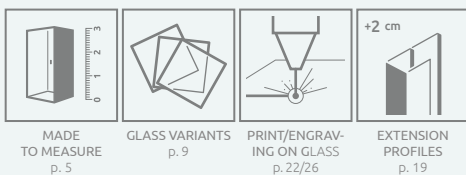

ADDITIONAL OPTIONS

Extension profiles	profile finish: CHROME Art. No.	profile finish: BLACK Art. No.
Profile + 2 cm*	P01-293199801	P01-293199854

* possibility of connecting extension profiles