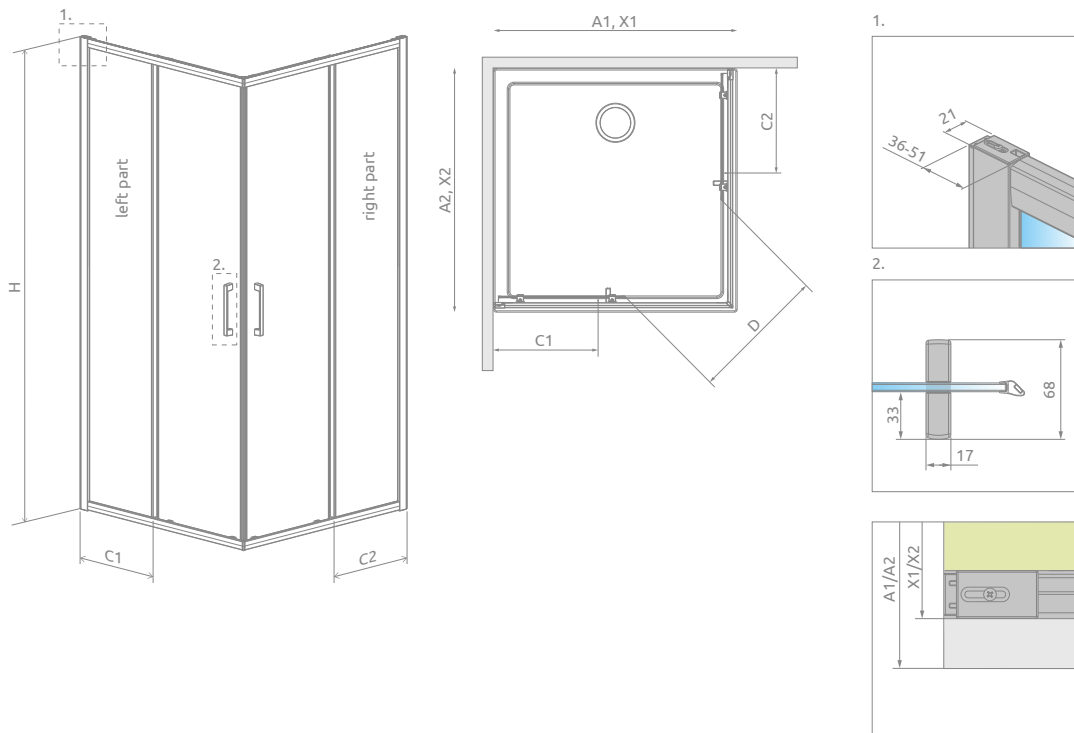

TECHNICAL DRAWINGS

Model	A1	A2	X1	X2	C1	C2	D	H
KDD 80L×80R	800	800	780-795	780-795	330-345	330-345	430	2000
KDD 80L×90R	800	900	780-795	880-895	330-345	380-395	470	2000
KDD 80L×100R	800	1000	780-795	980-995	330-345	430-445	510	2000
KDD 90L×90R	900	900	880-895	880-895	380-395	380-395	505	2000
KDD 90L×80R	900	800	880-895	780-795	380-395	330-345	470	2000
KDD 90L×100R	900	1000	880-895	980-995	380-395	430-445	540	2000
KDD 100L×80R	1000	800	980-995	780-795	430-445	330-345	510	2000
KDD 100L×90R	1000	900	980-995	880-895	430-445	380-395	540	2000
KDD 100L×100R	1000	1000	980-995	980-995	430-445	430-445	575	2000