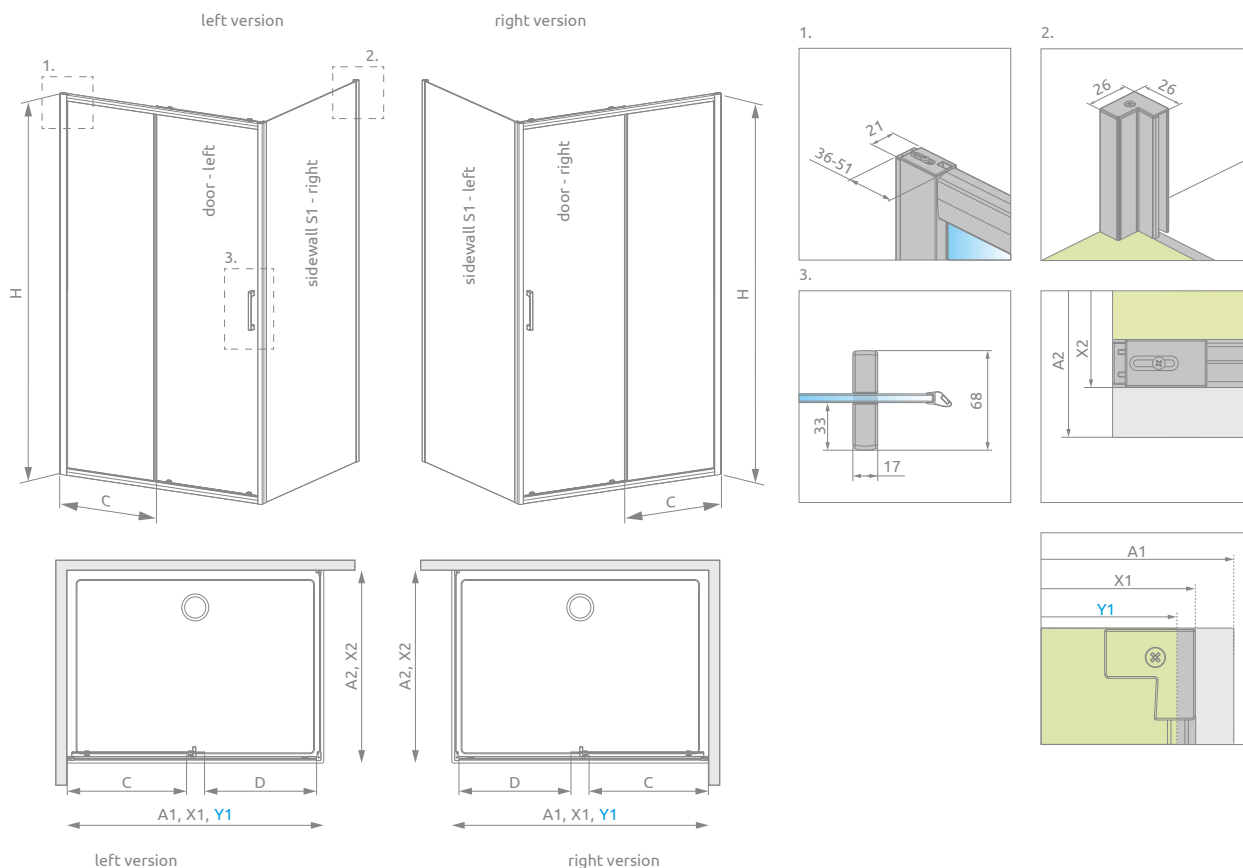

TECHNICAL DRAWINGS

Door	A1	X1	Y1	C	D	H
KDJ door 100	1000	980-995	975-990	450-465	425	2000
KDJ door 110	1100	1080-1095	1075-1090	500-515	475	2000
KDJ door 120	1200	1180-1195	1175-1190	550-565	525	2000
KDJ door 130	1300	1280-1295	1275-1290	600-615	575	2000
KDJ door 140	1400	1380-1395	1375-1390	650-665	625	2000
KDJ door 150	1500	1480-1495	1475-1490	700-715	675	2000

Sidewall S1	A2	X2
S1 70	700	680-695
S1 75	750	730-745
S1 80	800	780-795
S1 90	900	880-895
S1 100	1000	980-995