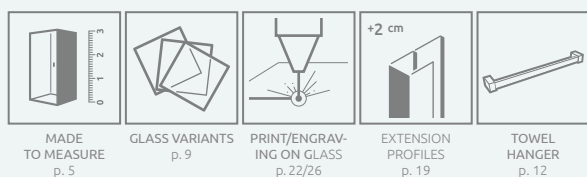

ADDITIONAL OPTIONS

Extension profiles	profile finish: CHROME Art. No.	profile finish: BLACK Art. No.
Profile +2cm* – it can be mounted only on the side of the fixed front wall	P01-293199801	P01-293199854
Profile +2cm* – it can be mounted only on the side of the sidewall	P01-276200001	P01-276200054

* possibility of connecting extension profiles