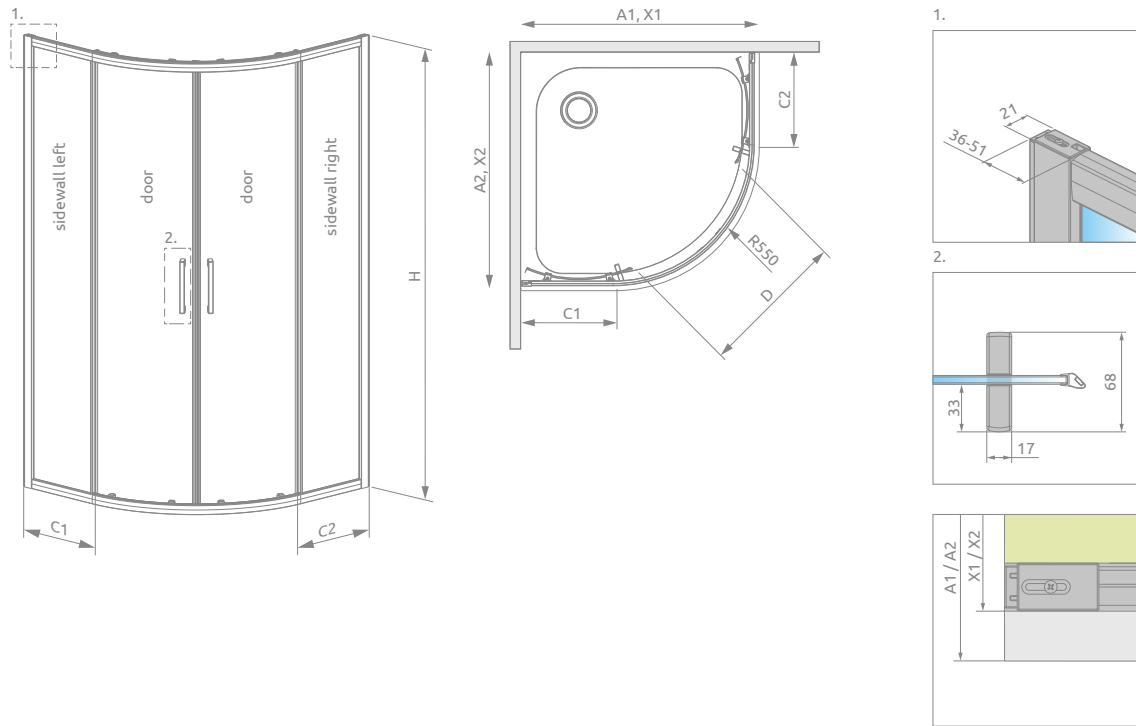

TECHNICAL DRAWINGS

Model	A1	A2	X1	X2	C1	C2	D	H
PDD 80 × 80	800	800	780-795	780-795	235-250	235-250	405	2000
PDD 90 × 90	900	900	880-895	880-895	335-350	335-350	550	2000
PDD 100 × 100	1000	1000	980-995	980-995	435-450	435-450	550	2000
PDD 80L × 90R	800	900	780-795	880-895	235-250	335-350	485	2000
PDD 80L × 100R	800	1000	780-795	980-995	235-250	435-450	485	2000
PDD 90L × 80R	900	800	880-895	780-795	335-350	235-250	485	2000
PDD 90L × 100R	900	1000	880-895	980-995	335-350	435-450	550	2000
PDD 100L × 80R	1000	800	980-995	780-795	435-450	235-250	485	2000
PDD 100L × 90R	1000	900	980-995	880-895	435-450	335-350	550	2000

ADDITIONAL OPTIONS

Extension profiles	profile finish: CHROME Art. No.	profile finish: BLACK Art. No.
Profile + 2 cm*	P01-293199801	P01-293199854

* possibility of connecting extension profiles