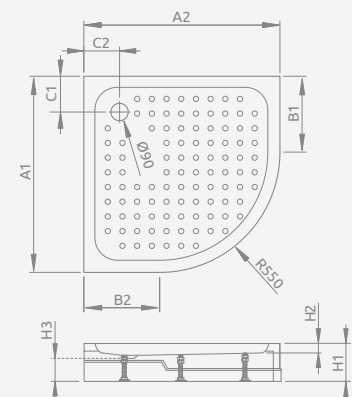

PATMOS A Compact

Shower tray with an integrated panel, siphon outlet \varnothing 90 mm, installing frame included, recommended siphons TB21, TBXS, 690 P, TB90, R500, R510, R580, R583, R400 SLIM PLUS, R400W SLIM.

PATMOS A Compact	A1	A2	B1	B2	C1	C2	H1	H2	H3
80x80	800	800	250	250	220	220	160	45	95
90x90	900	900	350	350	260	260	160	45	95

Model	Art. No.
RODOS A Compact 80x80	4P88155-03
RODOS A Compact 90x90	4P99155-03

RODOS A Compact

Shower tray with an integrated panel, siphon outlet \varnothing 90 mm, installing legs included, recommended siphons TB90, TB21, TBXS, 690 P, R500, R510, R580, R583, R400 SLIM PLUS, R400W SLIM.

* Dimensions of bottom base of shower tray

RODOS A	A1	A2	B1	B2	C1	C2	H1	H2	H3
80x80	810*	810*	250	250	165	165	165	20	80
90x90	910*	910*	350	350	210	210	165	20	80