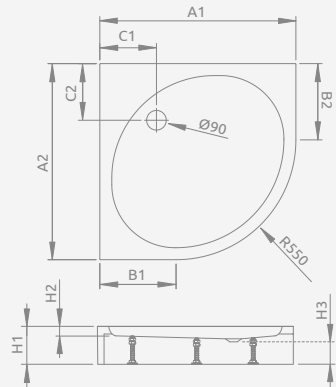

The possibility of buying legs. Details on p. 448.

DELOS A	A1	A2	B1	B2	C1	C2	H1	H2
80x80	800	800	250	250	180	180	45	12
85x85	850	850	300	300	180	180	45	12
90x90	900	900	350	350	180	180	45	12
100x100	1000	1000	450	450	180	180	50	12

Model	Art. No.
PATMOS A 80x80	4S88155-03
PATMOS A 90x90	4S99155-03
PATMOS A 100x100	4S11155-03

PATMOS A

Shower tray with a removable panel, siphon outlet \varnothing 90 mm, installing frame included, recommended siphons TB21, TBXS, 690 P, TB90, R500, R510, R580, R583, R400 SLIM PLUS, R400W SLIM.

PATMOS A Compact

Shower tray with an integrated panel, siphon outlet \varnothing 90 mm, installing frame included, recommended siphons TB21, TBXS, 690 P, TB90, R500, R510, R580, R583, R400 SLIM PLUS, R400W SLIM.

* Dimensions of bottom base of shower tray

RODOS A	A1	A2	B1	B2	C1	C2	H1	H2	H3
80x80	810*	810*	250	250	165	165	165	20	80
90x90	910*	910*	350	350	210	210	165	20	80