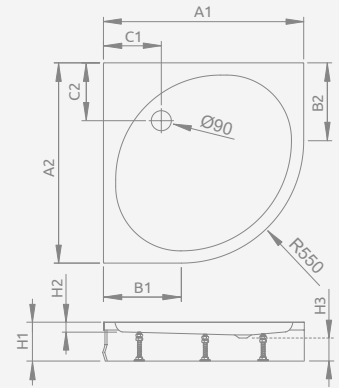

Model	Art. No.
DELOS A 80x80	SDA0808-01
DELOS A 85x85	SDA8585-01
DELOS A 90x90	SDA0909-01
DELOS A 100x100	SDA1010-01

DELOS A

To be installed on floor (without legs), siphon outlet \varnothing 90 mm, recommended siphons TB90, TB21, TBXS, R500, R580, R583, R510, R400 SLIM PLUS, R400W SLIM, 690 P.

The possibility of buying legs. Details on p. 448.

DELOS A	A1	A2	B1	B2	C1	C2	H1	H2
80x80	800	800	250	250	180	180	45	12
85x85	850	850	300	300	180	180	45	12
90x90	900	900	350	350	180	180	45	12
100x100	1000	1000	450	450	180	180	50	12

Model	Art. No.
PATMOS A 80x80	4S88155-03
PATMOS A 90x90	4S99155-03
PATMOS A 100x100	4S11155-03

PATMOS A

Shower tray with a removable panel, siphon outlet \varnothing 90 mm, installing frame included, recommended siphons TB21, TBXS, 690 P, TB90, R500, R510, R580, R583, R400 SLIM PLUS, R400W SLIM.

* Dimensions of bottom base of shower tray

RODOS A	A1	A2	B1	B2	C1	C2	H1	H2	H3
80x80	810*	810*	250	250	165	165	165	20	80
90x90	910*	910*	350	350	210	210	165	20	80