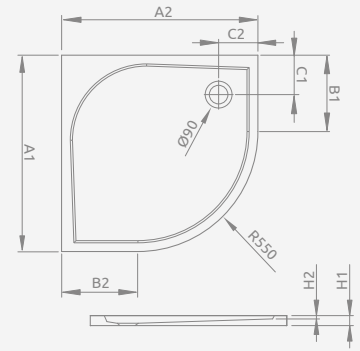

Model	Art. No.
DELOS A 80x80	SDA0808-01
DELOS A 85x85	SDA8585-01
DELOS A 90x90	SDA0909-01
DELOS A 100x100	SDA1010-01

DELOS A

To be installed on floor (without legs), siphon outlet \varnothing 90 mm, recommended siphons TB90, TB21, TBXS, R500, R580, R583, R510, R400 SLIM PLUS, R400W SLIM, 690 P.

The possibility of buying legs. Details on p. 448.

DELOS A	A1	A2	B1	B2	C1	C2	H1	H2
80x80	800	800	250	250	180	180	45	12
85x85	850	850	300	300	180	180	45	12
90x90	900	900	350	350	180	180	45	12
100x100	1000	1000	450	450	180	180	50	12

Model	Art. No.
PATMOS A 80x80	4S88155-03
PATMOS A 90x90	4S99155-03
PATMOS A 100x100	4S11155-03

PATMOS A

Shower tray with a removable panel, siphon outlet \varnothing 90 mm, installing frame included, recommended siphons TB21, TBXS, 690 P, TB90, R500, R510, R580, R583, R400 SLIM PLUS, R400W SLIM.

* Dimensions of bottom base of shower tray

RODOS A	A1	A2	B1	B2	C1	C2	H1	H2	H3
80x80	810*	810*	250	250	165	165	165	20	80
90x90	910*	910*	350	350	210	210	165	20	80