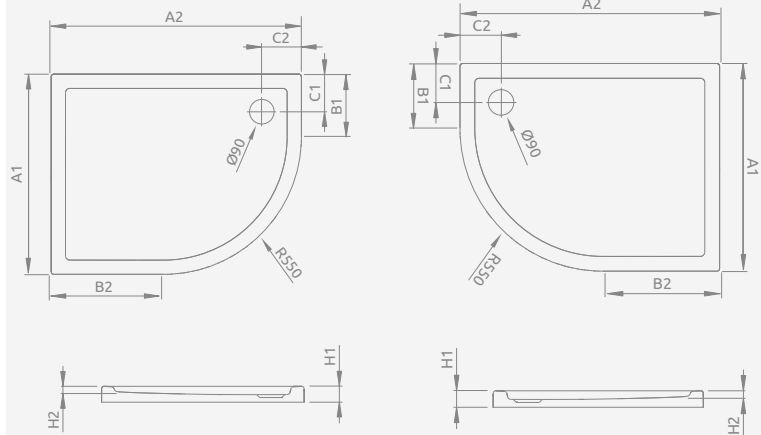

Model	Art. No.
RODOS B Compact 90x90	4D99155-03

RODOS B Compact

Shower tray with an integrated panel, siphon outlet \varnothing 90 mm, installing legs included, recommended siphons TB90, TB21, TBXS, 690 P, TB90, R500, R510, R580, R583, R400 SLIM PLUS.

*Dimensions of bottom base of shower tray

RODOS B Compact	A1	A2	B1	B2	C1	C2	H1	H2	H3
90x90	910*	910*	780	780	270	270	165	20	80

Left version

Right version

Model	Art. No.
TASOS PLUS E 100x80 L	STE1086-30L
TASOS PLUS E 100x80 R	STE1086-30R

TASOS PLUS E

To be installed on floor (without legs), siphon outlet \varnothing 90 mm, recommended siphons TB90, R500, 690 P, TB21, TBXS, R510, R580, R583, R400 SLIM PLUS, R400W SLIM.

Left version

Right version