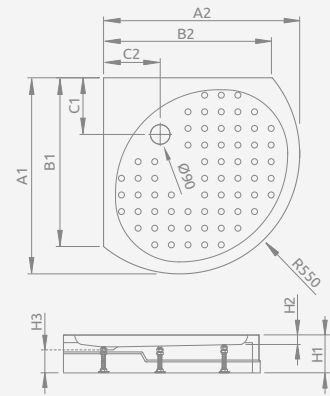

Model	Art. No.
RODOS B Compact 90x90	4D99155-03

RODOS B Compact

Shower tray with an integrated panel, siphon outlet \varnothing 90 mm, installing legs included, recommended siphons TB90, TB21, TBXS, 690 P, TB90, R500, R510, R580, R583, R400 SLIM PLUS.

*Dimensions of bottom base of shower tray

RODOS B Compact	A1	A2	B1	B2	C1	C2	H1	H2	H3
90x90	910*	910*	780	780	270	270	165	20	80

Left version

Right version

Model	Art. No.
TASOS PLUS E 100x80 L	STE1086-30L
TASOS PLUS E 100x80 R	STE1086-30R

TASOS PLUS E

To be installed on floor (without legs), siphon outlet \varnothing 90 mm, recommended siphons TB90, R500, 690 P, TB21, TBXS, R510, R580, R583, R400 SLIM PLUS, R400W SLIM.

Left version

Right version