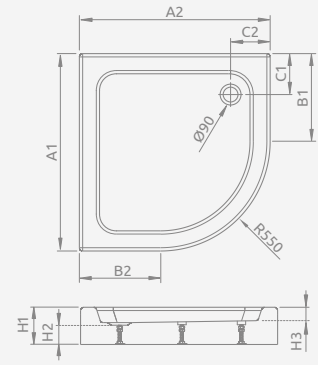

## LAROS A Compact

Shower tray with an integrated panel, siphon outlet  $\varnothing$  90 mm, installing legs included, recommended siphons TB90, TB21, TBXS, R500, R580, R583, R510, 690 P, R400 SLIM PLUS, R400W SLIM.

## SAMOS A

Shower tray with a removable panel, siphon outlet  $\varnothing$  50 mm, installing legs included, recommended siphons TB50, 578 P.

SAMOS A	A1	A2	B1	B2	C1	C2	H1	H2	H3
80×80	800	800	250	250	190	190	295	160	130
90×90	900	900	350	350	190	190	295	160	130

## INDOS A

Shower tray with a removable panel, siphon outlet  $\varnothing$  50 mm, installing frame included, recommended siphons TB50, 578 P.

INDOS A	A1	A2	B1	B2	C1	C2	E	H1	H2	H3
80×80	800	800	250	250	220	220	335	415	265	130
90×90	900	900	350	350	220	220	430	415	265	130

## KORFU A

Shower tray with a removable panel, siphon outlet  $\varnothing$  50 mm, installing frame included, recommended siphons B602R, R135L.

KORFU A	A1	A2	B1	B2	C1	C2	D1	D2	E	H1	H2	H3	H4
80×80	800	800	250	250	450	190	410	410	390	485	395	130	240
90×90	900	900	350	350	490	190	480	480	430	485	395	130	240