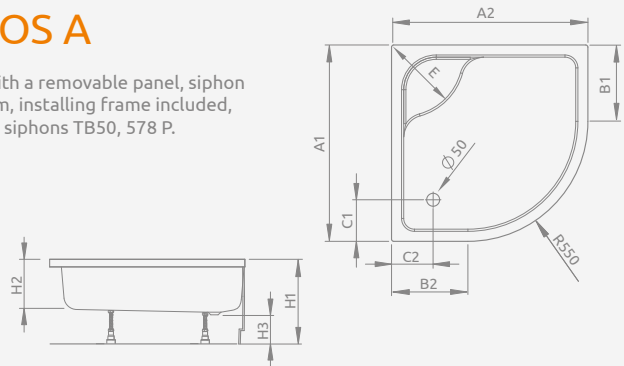

## SAMOS A

Shower tray with a removable panel, siphon outlet  $\varnothing$  50 mm, installing legs included, recommended siphons TB50, 578 P.

SAMOS A	A1	A2	B1	B2	C1	C2	H1	H2	H3
80×80	800	800	250	250	190	190	295	160	130
90×90	900	900	350	350	190	190	295	160	130

## INDOS A

Shower tray with a removable panel, siphon outlet  $\varnothing$  50 mm, installing frame included, recommended siphons TB50, 578 P.

INDOS A	A1	A2	B1	B2	C1	C2	E	H1	H2	H3
80×80	800	800	250	250	220	220	335	415	265	130
90×90	900	900	350	350	220	220	430	415	265	130