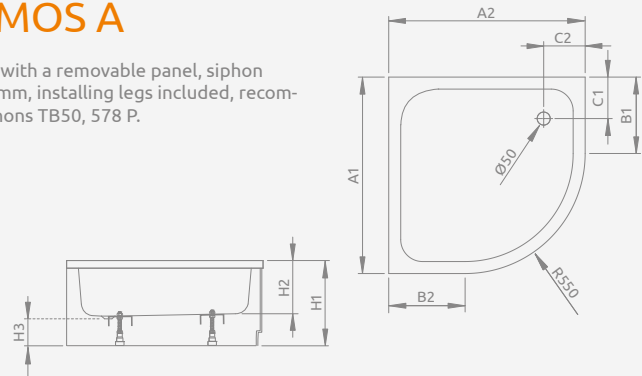

## LAROS A Compact

Shower tray with an integrated panel, siphon outlet  $\varnothing$  90 mm, installing legs included, recommended siphons TB90, TB21, TBXS, R500, R580, R583, R510, 690 P, R400 SLIM PLUS, R400W SLIM.

## SAMOS A

Shower tray with a removable panel, siphon outlet  $\varnothing$  50 mm, installing legs included, recommended siphons TB50, 578 P.

SAMOS A	A1	A2	B1	B2	C1	C2	H1	H2	H3
80×80	800	800	250	250	190	190	295	160	130
90×90	900	900	350	350	190	190	295	160	130

## INDOS A

Shower tray with a removable panel, siphon outlet  $\varnothing$  50 mm, installing frame included, recommended siphons TB50, 578 P.

INDOS A	A1	A2	B1	B2	C1	C2	E	H1	H2	H3
80×80	800	800	250	250	220	220	335	415	265	130
90×90	900	900	350	350	220	220	430	415	265	130