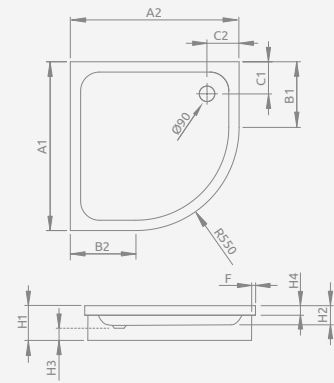

Model	Art. No.
SIROS A 80x80	SBA8817-1
SIROS A 90x90	SBA9917-1

■ SIROS A

Expanded polystyrene base **to be covered with tiles**, siphon outlet \varnothing 90 mm, recommended siphons TB21, TBXS, R500, R580, R583, R510, R400 SLIM PLUS, R400W SLIM.

SIROS A	A1	A2	B1	B2	C1	C2	F	H1	H2	H3	H4
80x80	800	800	250	250	180	180	15	170	70	90	36
90x90	900	900	350	350	180	180	15	170	70	90	36

Model	Art. No.
SIROS A Compact 80x80	SBA8817-2
SIROS A Compact 90x90	SBA9917-2

■ SIROS A Compact

Integrated panel, expanded polystyrene base, siphon outlet \varnothing 90 mm, recommended siphons TB21, TBXS, R500, R580, R583, R510, R400 SLIM PLUS, R400W SLIM.

SIROS A Compact	A1	A2	B1	B2	C1	C2	H1	H2	H3
80x80	800	800	250	250	180	180	170	70	90
90x90	900	900	350	350	180	180	170	70	90

Model	Art. No.
PATMOS B 90x90	4T99155-03

■ PATMOS B

Shower tray with a removable panel, siphon outlet \varnothing 90 mm, installing frame included, recommended siphons TB21, TBXS, 690 P, TB90, R500, R510, R580, R583, R400 SLIM PLUS, R400W SLIM.