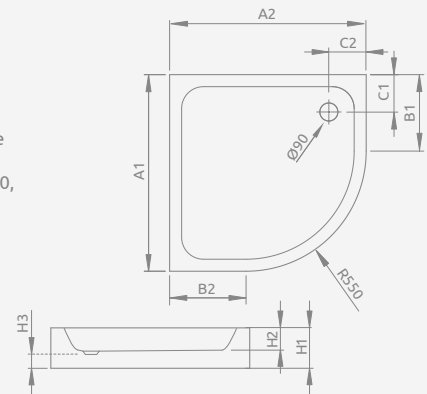

Model	Art. No.
SIROS A 80x80	SBA8817-1
SIROS A 90x90	SBA9917-1

■ SIROS A

Expanded polystyrene base **to be covered with tiles**, siphon outlet \varnothing 90 mm, recommended siphons TB21, TBXS, R500, R580, R583, R510, R400 SLIM PLUS, R400W SLIM.

SIROS A	A1	A2	B1	B2	C1	C2	F	H1	H2	H3	H4
80x80	800	800	250	250	180	180	15	170	70	90	36
90x90	900	900	350	350	180	180	15	170	70	90	36

Model	Art. No.
SIROS A Compact 80x80	SBA8817-2
SIROS A Compact 90x90	SBA9917-2

■ SIROS A Compact

Integrated panel, expanded polystyrene base, siphon outlet \varnothing 90 mm, recommended siphons TB21, TBXS, R500, R580, R583, R510, R400 SLIM PLUS, R400W SLIM.

SIROS A Compact	A1	A2	B1	B2	C1	C2	H1	H2	H3
80x80	800	800	250	250	180	180	170	70	90
90x90	900	900	350	350	180	180	170	70	90

Model	Art. No.
PATMOS B 90x90	4T99155-03

■ PATMOS B

Shower tray with a removable panel, siphon outlet \varnothing 90 mm, installing frame included, recommended siphons TB21, TBXS, 690 P, TB90, R500, R510, R580, R583, R400 SLIM PLUS, R400W SLIM.