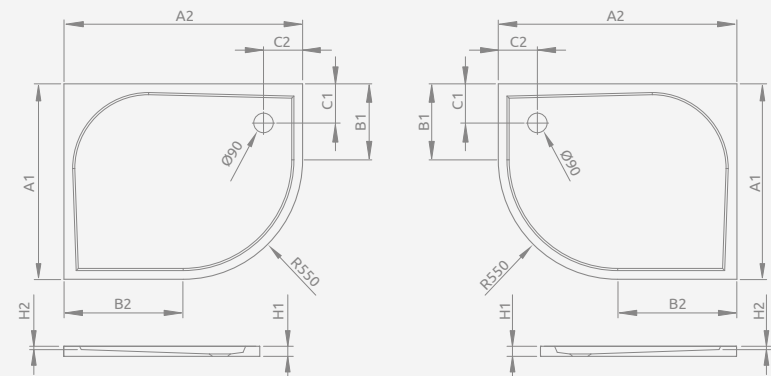

Left version

Right version

Model	Art. No.
SIROS E Compact 80×90 L	SBE8917-1L
SIROS E Compact 80×90 R	SBE9817-1R

■ SIROS E Compact

Integrated panel, expanded polystyrene base, siphon outlet \varnothing 90 mm, recommended siphons TB21, R500, R580, R583, R510, TBXS, R400 SLIM, R400W SLIM, 690 P.

Left version

Right version

SIROS E Compact	A1	A2	B1	B2	C1	C2	H1	H2	H3
80×90	800	900	250	350	190	190	170	70	90

Left version

Right version

Model	Art. No.
DELOS E 90×80 L	SDE9080-01L
DELOS E 90×80 R	SDE8090-01R
DELOS E 100×80 L	SDE1080-01L
DELOS E 100×80 R	SDE1080-01R
DELOS E 100×90 L	SDE1090-01L
DELOS E 100×90 R	SDE1090-01R

■ DELOS E

To be installed on floor (without legs), siphon outlet \varnothing 90 mm, recommended siphons TB90, TB21, TBXS, R500, R580, R583, R510, R400 SLIM PLUS, R400W SLIM, 690 P. The possibility of buying legs. Details on p. 448.

Left version

Right version

DELOS E	A1	A2	B1	B2	C1	C2	H1	H2
90×80	800	900	250	350	190	190	45	9
100×80	800	1000	250	450	190	190	45	9
100×90	900	1000	350	450	190	190	45	9