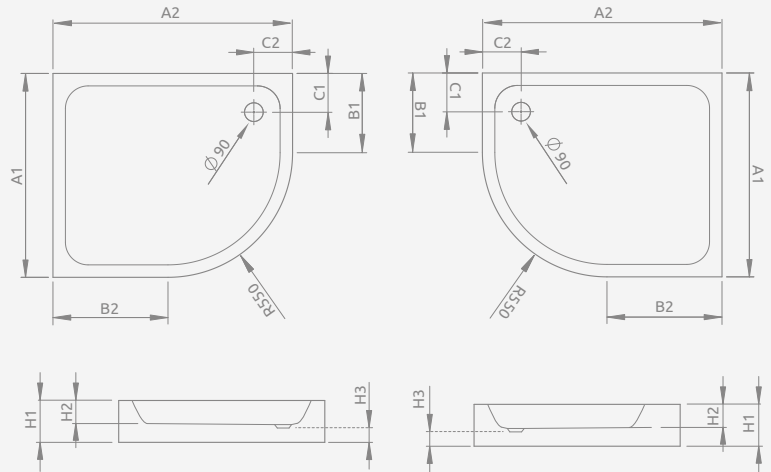

Left version

Right version

Model	Art. No.
SIROS E Compact 80×90 L	SBE8917-1L
SIROS E Compact 80×90 R	SBE9817-1R

■ SIROS E Compact

Integrated panel, expanded polystyrene base, siphon outlet \varnothing 90 mm, recommended siphons TB21, R500, R580, R583, R510, TBXS, R400 SLIM, R400W SLIM, 690 P.

Left version

Right version

SIROS E Compact	A1	A2	B1	B2	C1	C2	H1	H2	H3
80×90	800	900	250	350	190	190	170	70	90

Left version

Right version

Model	Art. No.
DELOS E 90×80 L	SDE9080-01L
DELOS E 90×80 R	SDE8090-01R
DELOS E 100×80 L	SDE1080-01L
DELOS E 100×80 R	SDE1080-01R
DELOS E 100×90 L	SDE1090-01L
DELOS E 100×90 R	SDE1090-01R

■ DELOS E

To be installed on floor (without legs), siphon outlet \varnothing 90 mm, recommended siphons TB90, TB21, TBXS, R500, R580, R583, R510, R400 SLIM PLUS, R400W SLIM, 690 P. The possibility of buying legs. Details on p. 448.

Left version

Right version

DELOS E	A1	A2	B1	B2	C1	C2	H1	H2
90×80	800	900	250	350	190	190	45	9
100×80	800	1000	250	450	190	190	45	9
100×90	900	1000	350	450	190	190	45	9