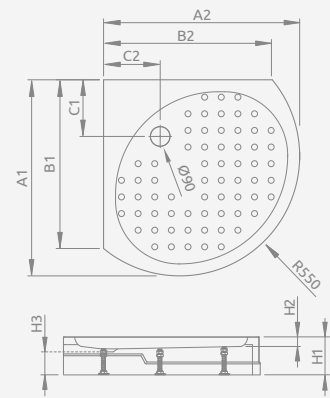

Model	Art. No.
RODOS B Compact 90x90	4D99155-03

## RODOS B Compact

Shower tray with an integrated panel, siphon outlet  $\varnothing$  90 mm, installing legs included, recommended siphons TB90, TB21, TBXS, 690 P, TB90, R500, R510, R580, R583, R400 SLIM PLUS.

\*Dimensions of bottom base of shower tray

RODOS B Compact	A1	A2	B1	B2	C1	C2	H1	H2	H3
90x90	910*	910*	780	780	270	270	165	20	80

Left version

Right version

Model	Art. No.
TASOS PLUS E 100x80 L	STE1086-30L
TASOS PLUS E 100x80 R	STE1086-30R