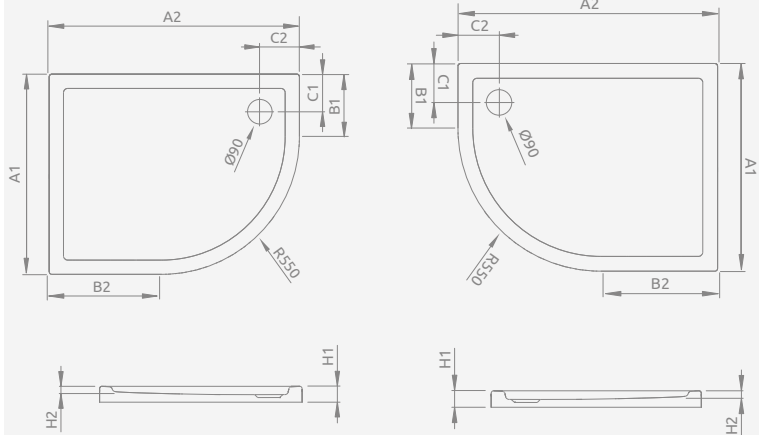

## RODOS B Compact

Shower tray with an integrated panel, siphon outlet  $\varnothing$  90 mm, installing legs included, recommended siphons TB90, TB21, TBXS, 690 P, TB90, R500, R510, R580, R583, R400 SLIM PLUS.

\*Dimensions of bottom base of shower tray

RODOS B Compact	A1	A2	B1	B2	C1	C2	H1	H2	H3
90x90	910*	910*	780	780	270	270	165	20	80

Left version

Right version

Model	Art. No.
TASOS PLUS E 100x80 L	STE1086-30L
TASOS PLUS E 100x80 R	STE1086-30R

## TASOS PLUS E

To be installed on floor (without legs), siphon outlet  $\varnothing$  90 mm, recommended siphons TB90, R500, 690 P, TB21, TBXS, R510, R580, R583, R400 SLIM PLUS, R400W SLIM.

Left version

Right version

TASOS PLUS E	A1	A2	B1	B2	C1	C2	H1	H2
100x80	800	1000	250	450	150	150	50	25