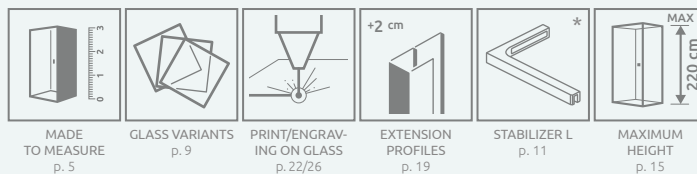

ADDITIONAL OPTIONS

Extension profiles	Art. No.
 U profile + 2 cm	P01-284195001