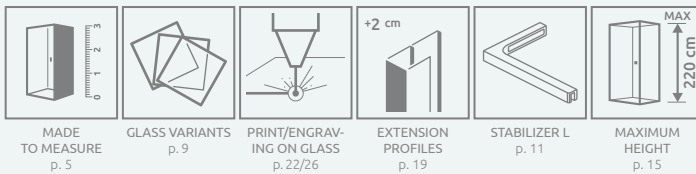

ADDITIONAL OPTIONS