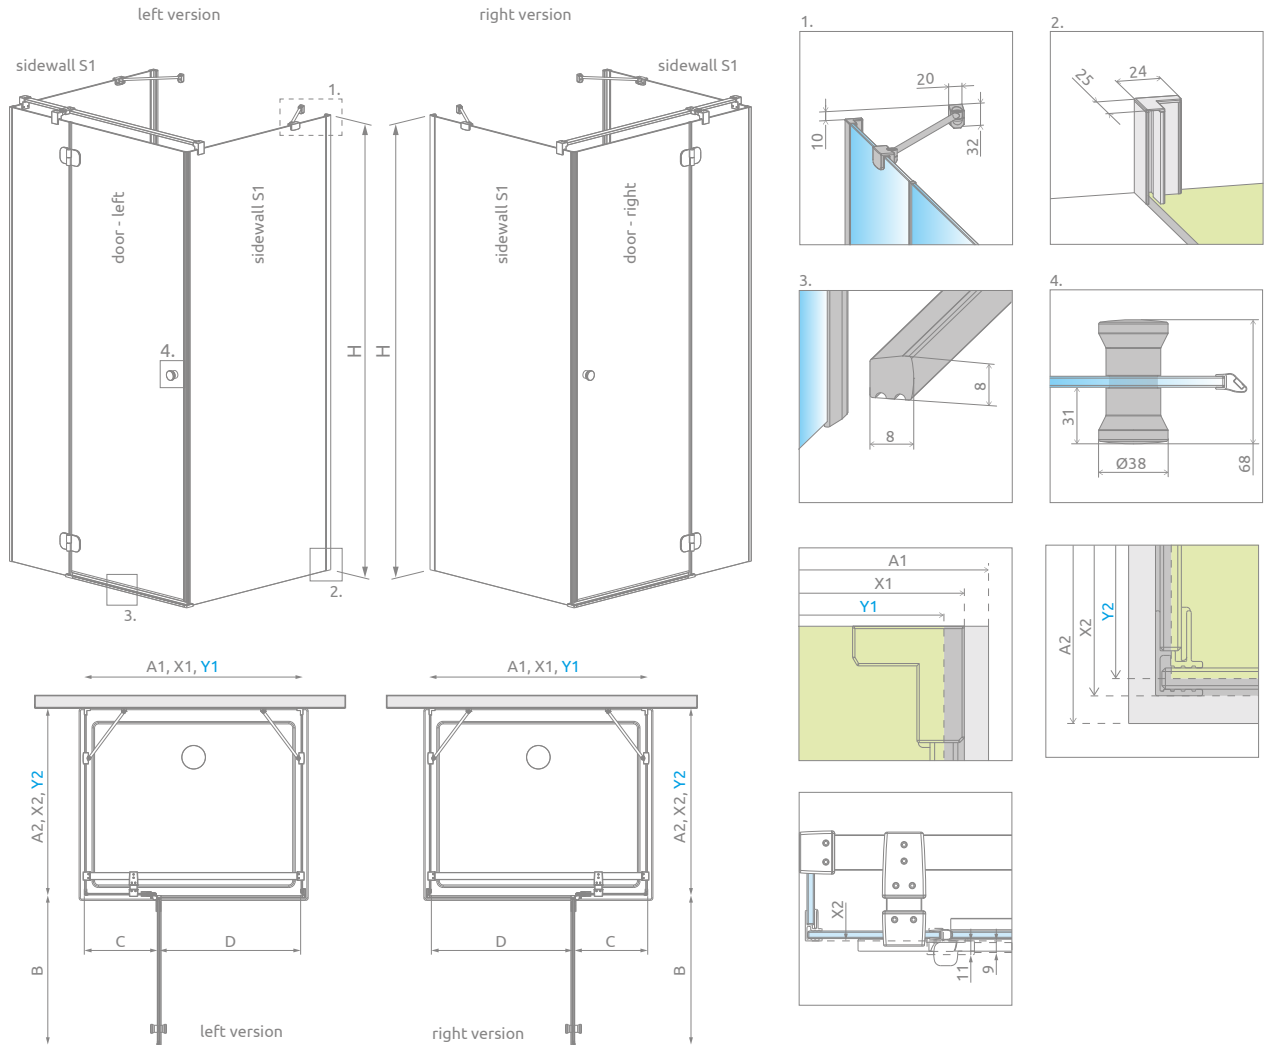

TECHNICAL DRAWINGS