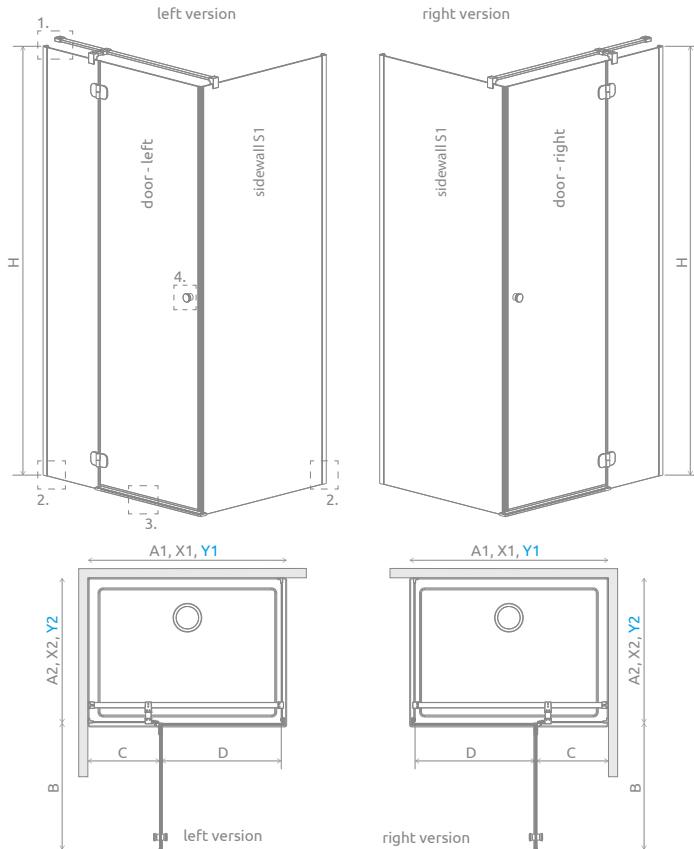

Torrenta KDJ

Profile finish:

01 Chrome

Torrenta KDJ + Kyntos F

Shower enclosure set consists of 2 parts: door and sidewall. Please specify both article numbers when making an order.

DOOR

Model	Tray width (A1)	Dimension to the glass panel axis (Y1)	Height (H)	TRANSPARENT GLASS
				Art. No.
KDJ 80 L	800	770-785	1950	133280-01-01L
KDJ 80 R	800	770-785	1950	133280-01-01R
KDJ 85 L	850	820-835	1950	133285-01-01L
KDJ 85 R	850	820-835	1950	133285-01-01R
KDJ 90 L	900	870-885	1950	133290-01-01L
KDJ 90 R	900	870-885	1950	133290-01-01R
KDJ 95 L	950	920-935	1950	133295-01-01L
KDJ 95 R	950	920-935	1950	133295-01-01R
KDJ 100 L	1000	970-985	1950	133210-01-01L
KDJ 100 R	1000	970-985	1950	133210-01-01R
KDJ 110 L	1100	1070-1085	1950	133211-01-01L
KDJ 110 R	1100	1070-1085	1950	133211-01-01R
KDJ 120 L	1200	1170-1185	1950	133212-01-01L
KDJ 120 R	1200	1170-1185	1950	133212-01-01R

SIDEWALL S1

Model	Tray width (A2)	Dimension to the glass panel axis (Y2)	Height (H)	TRANSPARENT GLASS
				Art. No.
S1 70	700	670-685	1950	1330070-01-01
S1 75	750	720-735	1950	1330075-01-01
S1 80	800	770-785	1950	1330080-01-01
S1 85	850	820-835	1950	1330085-01-01
S1 90	900	870-885	1950	1330090-01-01
S1 95	950	920-935	1950	1330095-01-01
S1 100	1000	970-985	1950	1330100-01-01
S1 110	1100	1070-1085	1950	1330110-01-01
S1 120	1200	1170-1185	1950	1330120-01-01

TECHNICAL DRAWINGS

Door	A1	X1	Y1	B	C	D	H
KDJ door 80	800	775-790	770-785	537	256-271	505	1950
KDJ door 85	850	825-840	820-835	537	306-321	505	1950
KDJ door 90	900	875-890	870-885	637	256-271	605	1950
KDJ door 95	950	925-940	920-935	637	306-321	605	1950
KDJ door 100	1000	975-990	970-985	637	356-371	605	1950
KDJ door 110	1100	1075-1090	1070-1085	737	356-371	705	1950
KDJ door 120	1200	1175-1190	1170-1185	837	356-371	805	1950

ADDITIONAL OPTIONS

Extension profiles	Art. No.
 U profile + 2 cm	P01-284195001

RECOMMENDED SHOWER TRAYS

Dimensions are given in mm.