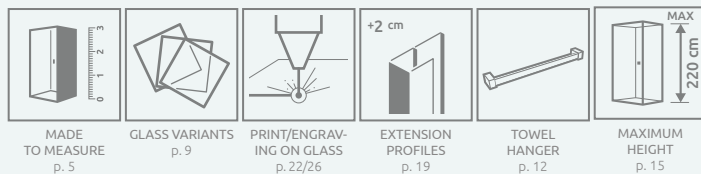

ADDITIONAL OPTIONS

Extension profiles	Art. No.
U profile + 2 cm	P01-284195001