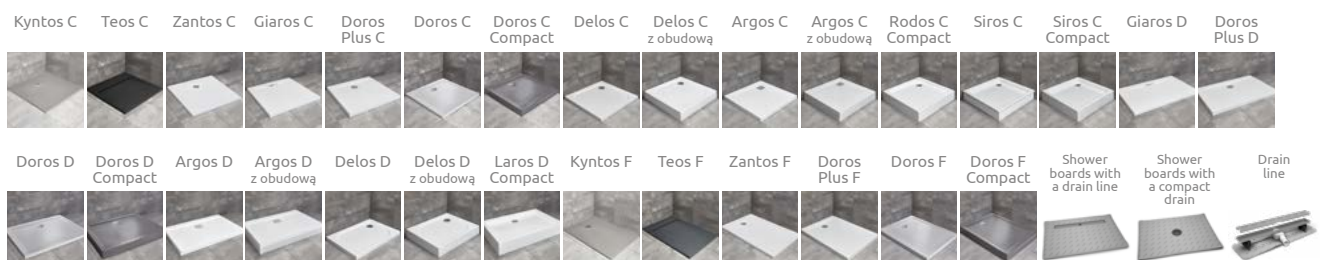

RECOMMENDED SHOWER TRAYS

Dimensions are given in mm.