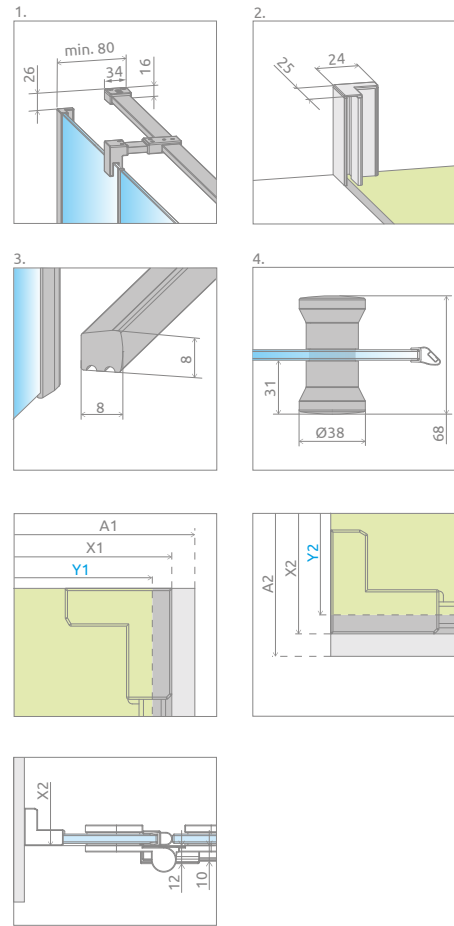

Torrenta KDJ

Profile finish:

01 Chrome

Torrenta KDJ + Kyntos F

Shower enclosure set consists of 2 parts: door and sidewall. Please specify both article numbers when making an order.

DOOR

Model	Tray width (A1)	Dimension to the glass panel axis (Y1)	Height (H)	TRANSPARENT GLASS
				Art. No.
KDJ 80 L	800	770-785	1950	133280-01-01L
KDJ 80 R	800	770-785	1950	133280-01-01R
KDJ 85 L	850	820-835	1950	133285-01-01L
KDJ 85 R	850	820-835	1950	133285-01-01R
KDJ 90 L	900	870-885	1950	133290-01-01L
KDJ 90 R	900	870-885	1950	133290-01-01R
KDJ 95 L	950	920-935	1950	133295-01-01L
KDJ 95 R	950	920-935	1950	133295-01-01R
KDJ 100 L	1000	970-985	1950	133210-01-01L
KDJ 100 R	1000	970-985	1950	133210-01-01R
KDJ 110 L	1100	1070-1085	1950	133211-01-01L
KDJ 110 R	1100	1070-1085	1950	133211-01-01R
KDJ 120 L	1200	1170-1185	1950	133212-01-01L
KDJ 120 R	1200	1170-1185	1950	133212-01-01R

SIDEWALL S1

Model	Tray width (A2)	Dimension to the glass panel axis (Y2)	Height (H)	TRANSPARENT GLASS
				Art. No.
S1 70	700	670-685	1950	1330070-01-01
S1 75	750	720-735	1950	1330075-01-01
S1 80	800	770-785	1950	1330080-01-01
S1 85	850	820-835	1950	1330085-01-01
S1 90	900	870-885	1950	1330090-01-01
S1 95	950	920-935	1950	1330095-01-01
S1 100	1000	970-985	1950	1330100-01-01
S1 110	1100	1070-1085	1950	1330110-01-01
S1 120	1200	1170-1185	1950	1330120-01-01

TECHNICAL DRAWINGS

Door	A1	X1	Y1	B	C	D	H
KDJ door 80	800	775-790	770-785	537	256-271	505	1950
KDJ door 85	850	825-840	820-835	537	306-321	505	1950
KDJ door 90	900	875-890	870-885	637	256-271	605	1950
KDJ door 95	950	925-940	920-935	637	306-321	605	1950
KDJ door 100	1000	975-990	970-985	637	356-371	605	1950
KDJ door 110	1100	1075-1090	1070-1085	737	356-371	705	1950
KDJ door 120	1200	1175-1190	1170-1185	837	356-371	805	1950

ADDITIONAL OPTIONS

Extension profiles	Art. No.
 U profile + 2 cm	P01-284195001

RECOMMENDED SHOWER TRAYS

Dimensions are given in mm.