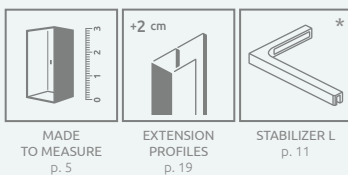

ADDITIONAL OPTIONS

Extension profiles	Art. No.
 U profile + 2 cm	P01-284195001