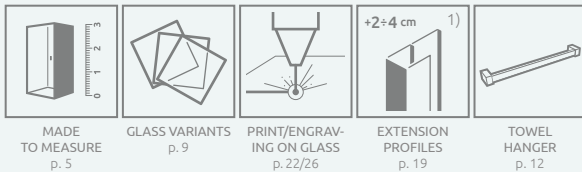

ADDITIONAL OPTIONS

Extension profiles	Art. No.
U profile + 2 cm – for installation on the side of the door	P01-141190001
U profile + 4 cm – for installation on the side of the door	P01-142190001