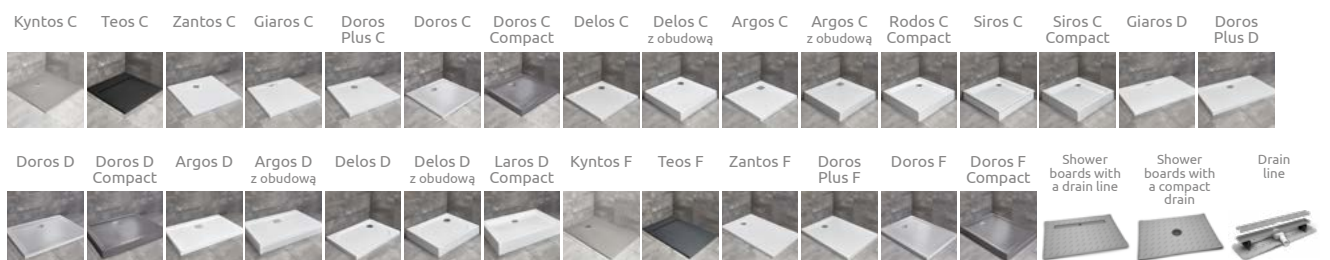

Twist DW+S

Profile finish:

01 Chrome

Twist DW+S + Argos C

Shower enclosure set consists of 2 parts: a door and a sidewall. Please specify all the article numbers when making an order. This is a universal shower enclosure. It is possible to install it as a right or left version.

Door	A1	X1	Y1	B	D	E	H
DW 70	700	690-700	678-688	475	495	140-150	1900
DW 80	800	790-800	778-788	575	595	140-150	1900
DW 90	900	890-900	878-888	675	695	140-150	1900
DW 100	1000	990-1000	978-988	775	795	140-150	1900

Sidewall	A2	X2
S 70	700	690-700
S 75	750	740-750
S 80	800	790-800
S 90	900	890-900
S 100	1000	990-1000

ADDITIONAL OPTIONS

Extension profiles	Art. No.
 U profile + 2 cm – for installation on the side of the door	P01-141190001
 U profile + 4 cm – for installation on the side of the door	P01-142190001

RECOMMENDED SHOWER TRAYS

¹⁾ Applies to door extension only.
Dimensions are given in mm.