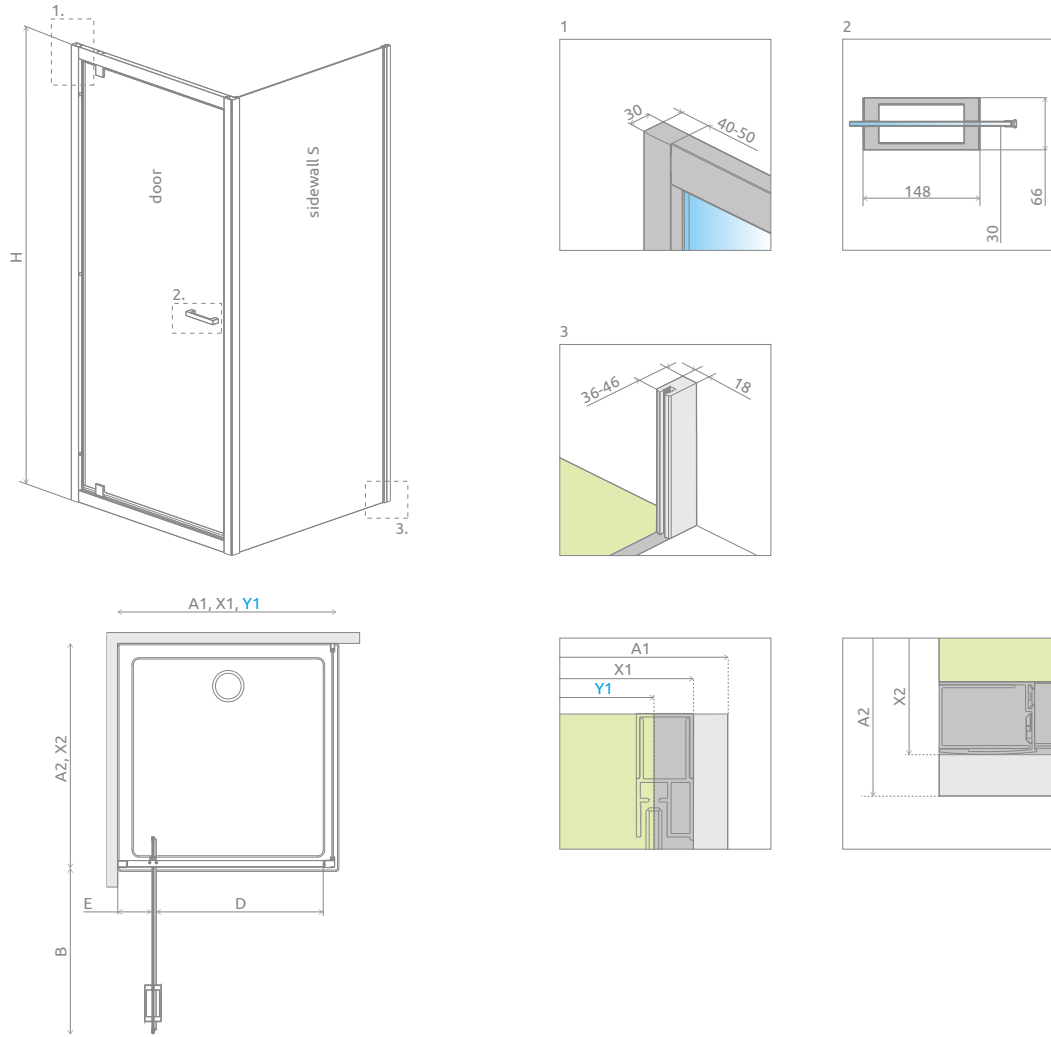

Twist DW+S

Profile finish:

01 Chrome

Twist DW+S + Argos C

Shower enclosure set consists of 2 parts: a door and a sidewall. Please specify all the article numbers when making an order. This is a universal shower enclosure. It is possible to install it as a right or left version.

DOOR

Model	Tray width (A1)	Dimension to the glass panel axis (Y1)	Height (H)	TRANSPARENT GLASS
				Art. No.
DW 70	700	678-688	1900	382000-01
DW 80	800	778-788	1900	382001-01
DW 90	900	878-888	1900	382002-01
DW 100	1000	978-988	1900	382003-01

SIDEWALL

Model	Tray width (A2)	Height (H)	TRANSPARENT GLASS
			Art. No.
S 70	700	1900	382009-01
S 75	750	1900	382010-01
S 80	800	1900	382011-01
S 90	900	1900	382012-01
S 100	1000	1900	382013-01

TECHNICAL DRAWINGS

RECOMMENDED SHOWER TRAYS

¹⁾ Applies to door extension only.
Dimensions are given in mm.