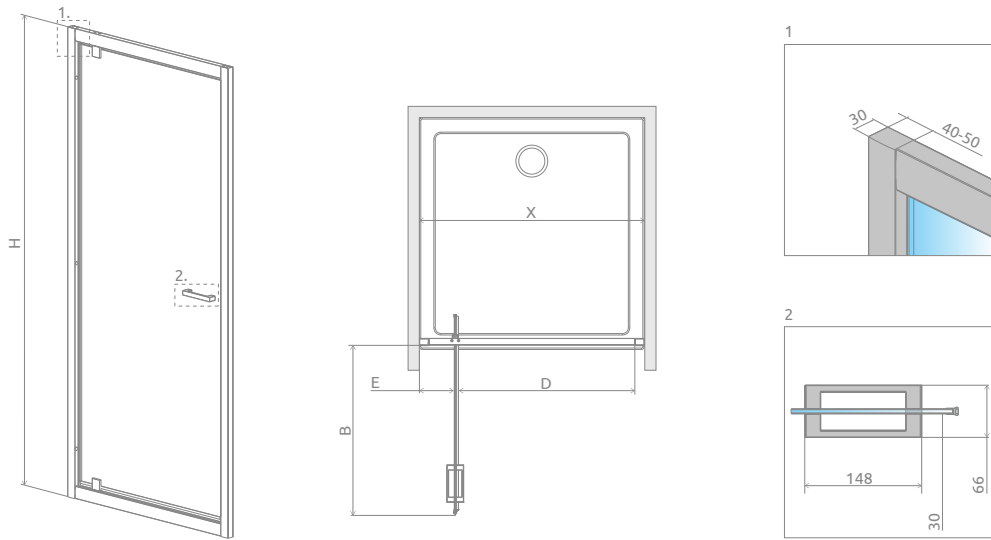

Twist DW

Profile finish:

01 Chrome

Twist DW + Argos D

This is a universal door. It is possible to install it as a right or left version.

Model	Width of niche (X)	Height (H)	TRANSPARENT GLASS
			Art. No.
DW 70	685-710	1900	382000-01
DW 80	785-810	1900	382001-01
DW 90	885-910	1900	382002-01
DW 100	985-1010	1900	382003-01

TECHNICAL DRAWINGS

Model	X	B	D	E	H
DW 70	685-710	475	495	140-150	1900
DW 80	785-810	575	595	140-150	1900
DW 90	885-910	675	695	140-150	1900
DW 100	985-1010	775	795	140-150	1900

ADDITIONAL OPTIONS

MADE TO MEASURE
p. 5

GLASS VARIANTS
p. 9

PRINT/ENGRAVING ON GLASS
p. 22/26

EXTENSION PROFILES
p. 19

Extension profiles	Art. No.
 U profile + 2 cm	P01-141190001
 U profile + 4 cm	P01-142190001

RECOMMENDED SHOWER TRAYS

Dimensions are given in mm.