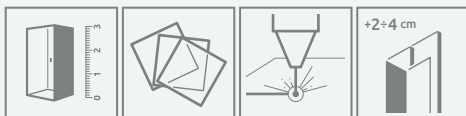

Twist DW

Profile finish:

01 Chrome

Twist DW + Argos D

This is a universal door. It is possible to install it as a right or left version.

Model	Width of niche (X)	Height (H)	TRANSPARENT GLASS
			Art. No.
DW 70	685-710	1900	382000-01
DW 80	785-810	1900	382001-01
DW 90	885-910	1900	382002-01
DW 100	985-1010	1900	382003-01

TECHNICAL DRAWINGS

Model	X	B	D	E	H
DW 70	685-710	475	495	140-150	1900
DW 80	785-810	575	595	140-150	1900
DW 90	885-910	675	695	140-150	1900
DW 100	985-1010	775	795	140-150	1900

ADDITIONAL OPTIONS

MADE TO MEASURE
p. 5

GLASS VARIANTS
p. 9

PRINT/ENGRAVING ON GLASS
p. 22/26

EXTENSION PROFILES
p. 19

Extension profiles	Art. No.
 U profile + 2 cm	P01-141190001
 U profile + 4 cm	P01-142190001

RECOMMENDED SHOWER TRAYS

Dimensions are given in mm.