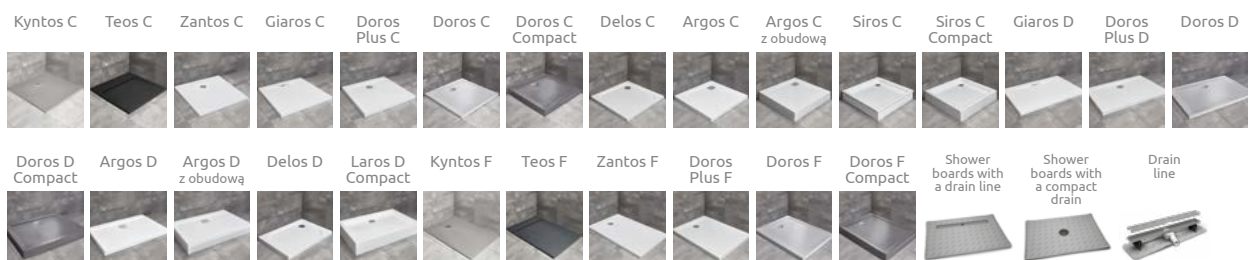

TECHNICAL DRAWINGS

Model	X	B	D	E	H
DW 70	685-710	475	495	140-150	1900
DW 80	785-810	575	595	140-150	1900
DW 90	885-910	675	695	140-150	1900
DW 100	985-1010	775	795	140-150	1900

ADDITIONAL OPTIONS

MADE TO MEASURE
p. 5

GLASS VARIANTS
p. 9

PRINT/ENGRAVING ON GLASS
p. 22/26

EXTENSION PROFILES
p. 19

Extension profiles	Art. No.
 U profile + 2 cm	P01-141190001
 U profile + 4 cm	P01-142190001

RECOMMENDED SHOWER TRAYS

Dimensions are given in mm.